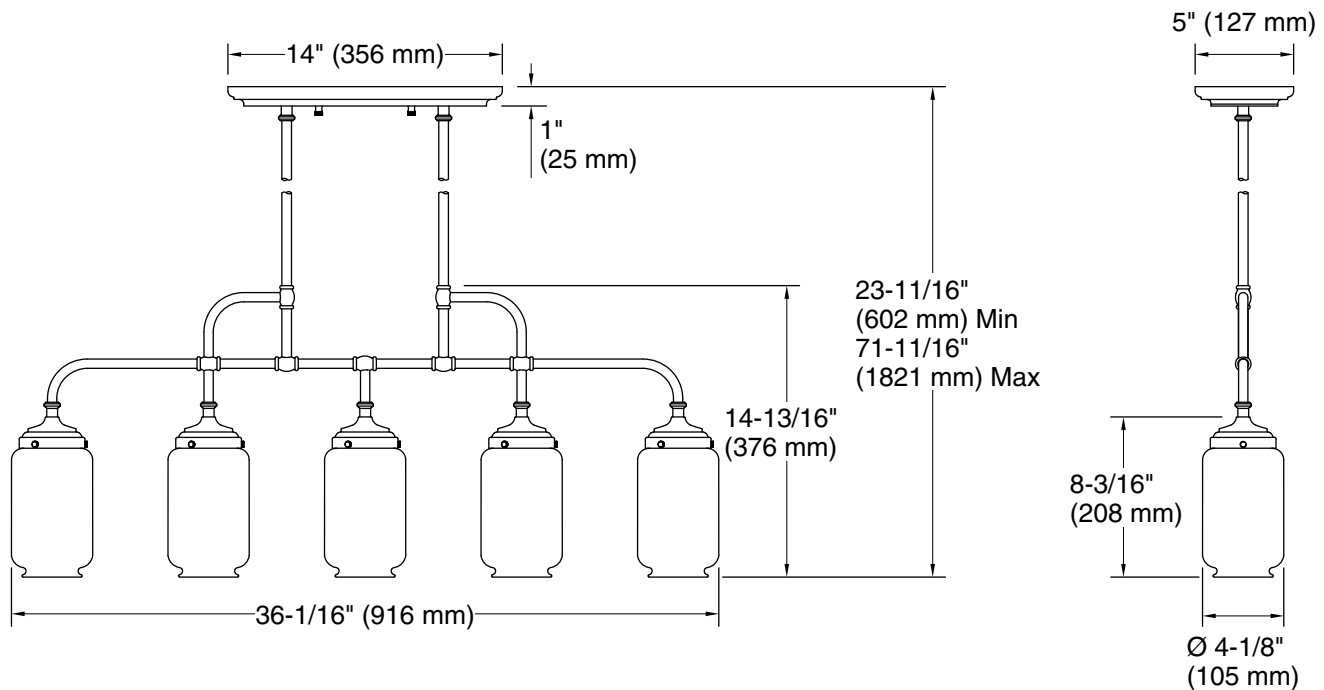

Required Electrical Service

One circuit required.

Lights: 120 V, 1.666 A, 60 Hz

Technical Information

All product dimensions are nominal.

Material: Brass

Number of Lights: 5

Lighting Type: Socket-based

Socket Type: E-26 Medium

Number of Shades: 10

Shade Type: Glass - frosted, Glass - clear

Hanging Type: Downrod

Downrod Detail: 1 x 12" (305 mm), 1 x 6" (152 mm), 4 x 18" (457 mm)

Height: 23-11/16" (602 mm) - 71-11/16" (1821 mm)

Electrical component rating: Socket Rating: 60 Hz, 40 W, 2000 Lumens, 3000K