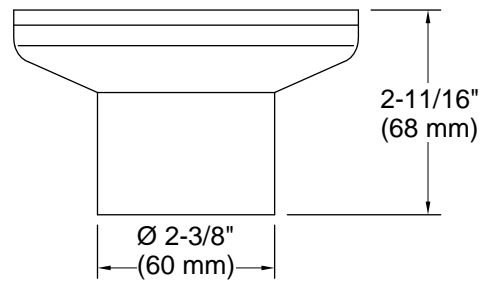

12-17-2024 00:22 - US/CA

THE BOLD LOOK  
OF **KOHLER**®

**Clearflo**  
brass tile-in drain (drain body not included)  
**K-22665**

**Technical Information**

All product dimensions are nominal.

Material: Brass