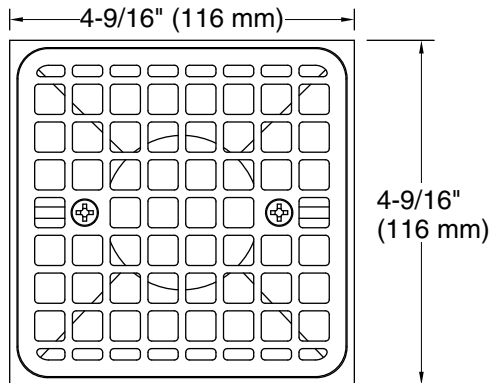

11-4-2024 00:37 - US/CA

THE BOLD LOOK
OF **KOHLER**®

Clearflo
brass tile-in drain (drain body not included)
K-22665

Technical Information

All product dimensions are nominal.

Material: Brass

Notes

Install this product according to the installation instructions.