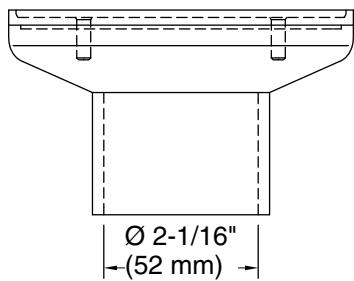

11-4-2024 00:37 - US/CA

THE BOLD LOOK
OF **KOHLER**®

Clearflo
brass tile-in drain (drain body not included)
K-22665

Technical Information

All product dimensions are nominal.

Material: Brass

Notes

Install this product according to the installation instructions.