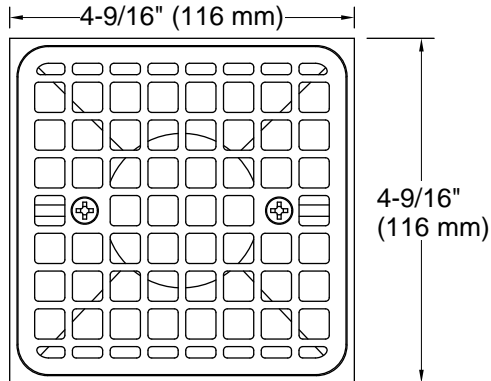

12-17-2024 00:22 - US/CA

THE BOLD LOOK  
OF **KOHLER**®

**Clearflo**  
brass tile-in drain (drain body not included)  
**K-22665**

**Technical Information**

All product dimensions are nominal.

Material: Brass