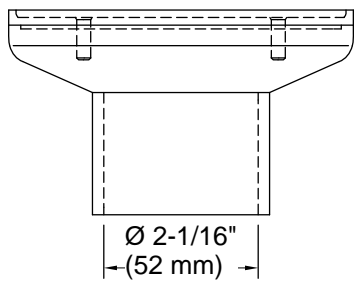

12-17-2024 00:22 - US/CA

THE BOLD LOOK  
OF **KOHLER**®

**Clearflo**  
brass tile-in drain (drain body not included)  
**K-22665**

**Technical Information**

All product dimensions are nominal.

Material: Brass