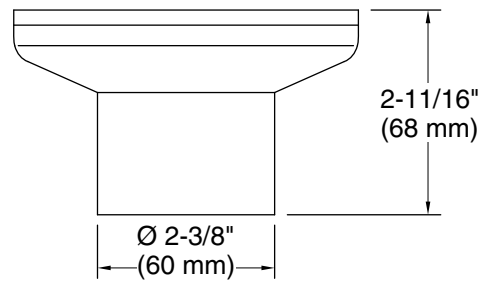

11-4-2024 00:37 - US/CA

THE BOLD LOOK
OF **KOHLER**®

Clearflo
brass tile-in drain (drain body not included)
K-22665

Technical Information

All product dimensions are nominal.

Material: Brass

Notes

Install this product according to the installation instructions.