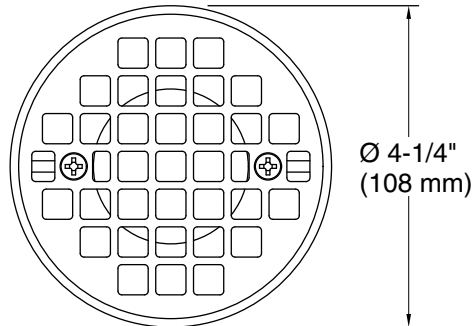

Technical Information

All product dimensions are nominal.

Material: Brass

Notes

Install this product according to the installation instructions.