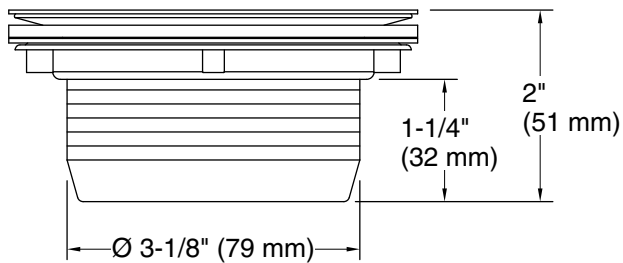

Technical Information

All product dimensions are nominal.

Material: Brass

Notes

Install this product according to the installation instructions.