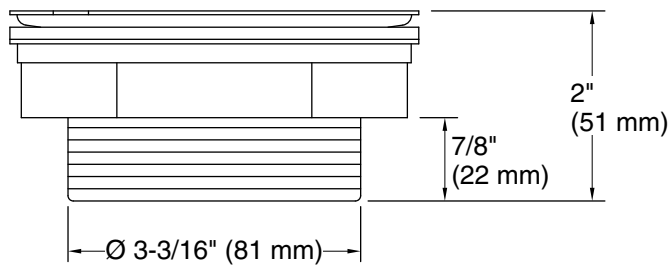

Installation

- For installation with shower receptors; not intended for tile or marble installations
- For use with 2" metal or plastic pipe; includes 2" plastic pipe gasket/bushing
- Includes installation plate

Technical Information

All product dimensions are nominal.

Material: Plastic

Notes

Install this product according to the installation instructions.