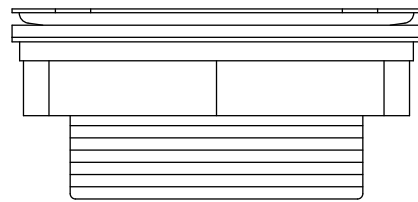

Installation

- For installation with shower receptors; not intended for tile or marble installations
- For use with 2" metal or plastic pipe; includes 2" plastic pipe gasket/bushing
- Includes installation plate

Technical Information

All product dimensions are nominal.

Material: Plastic

Notes

Install this product according to the installation instructions.