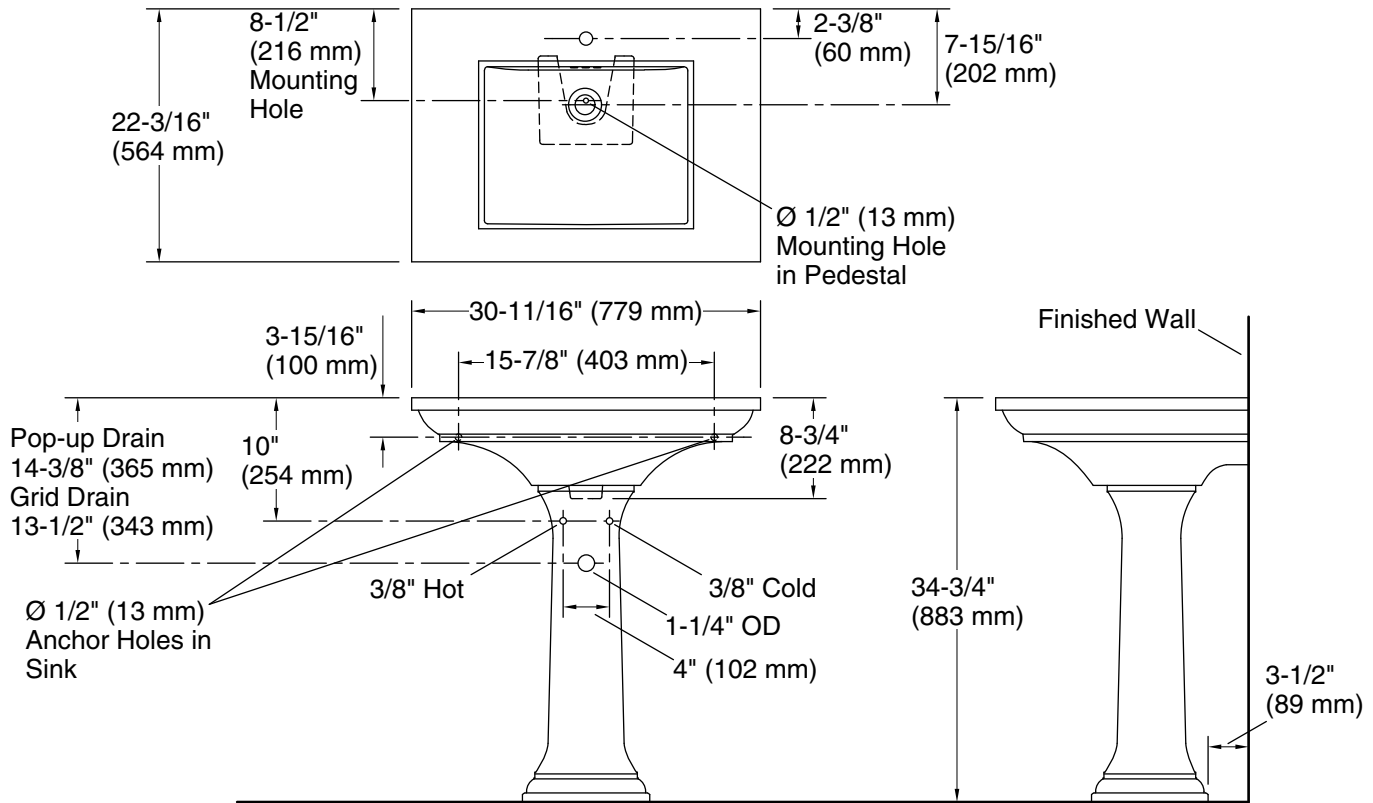

### Technical Information

All product dimensions are nominal.

Bowl configuration:	Single Bowl
Bowl area (Only):	Length: 19" (483 mm) Width: 14" (356 mm) Water depth: 5-1/2" (140 mm)
With overflow:	Yes
Number of deck holes:	1
Faucet hole(s):	1-3/8" (35 mm)
Drain hole:	1-3/4" (44 mm)