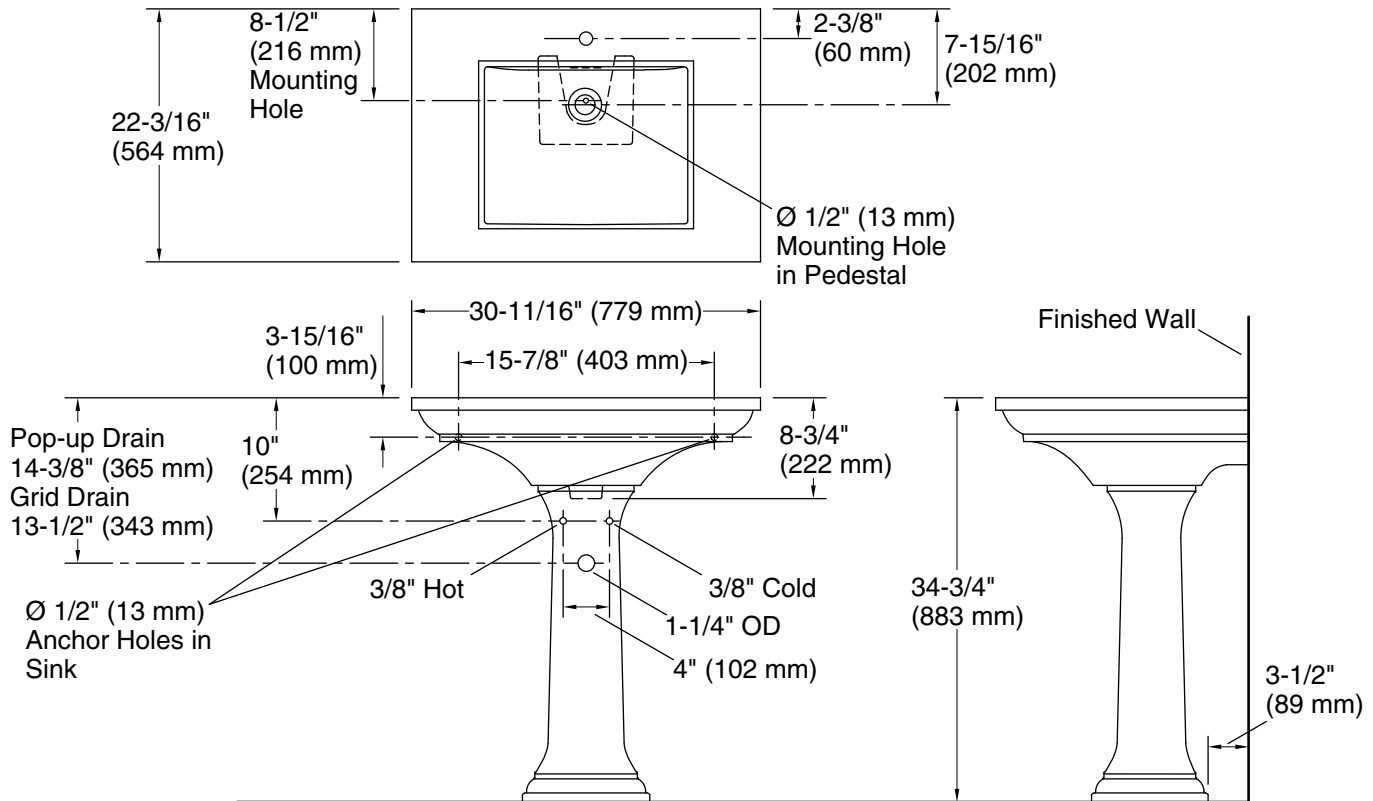

11-3-2024 23:11 - US/CA

THE BOLD LOOK
OF **KOHLER**®

Technical Information

All product dimensions are nominal.

Basin configuration:	Single Bowl
Bowl area (Only):	Length: 19" (483 mm) Width: 14" (356 mm) Water depth: 5-1/2" (140 mm)
With overflow:	Yes
Number of deck holes:	1
Faucet hole(s):	1-3/8" (35 mm)
Drain hole:	1-3/4" (44 mm)