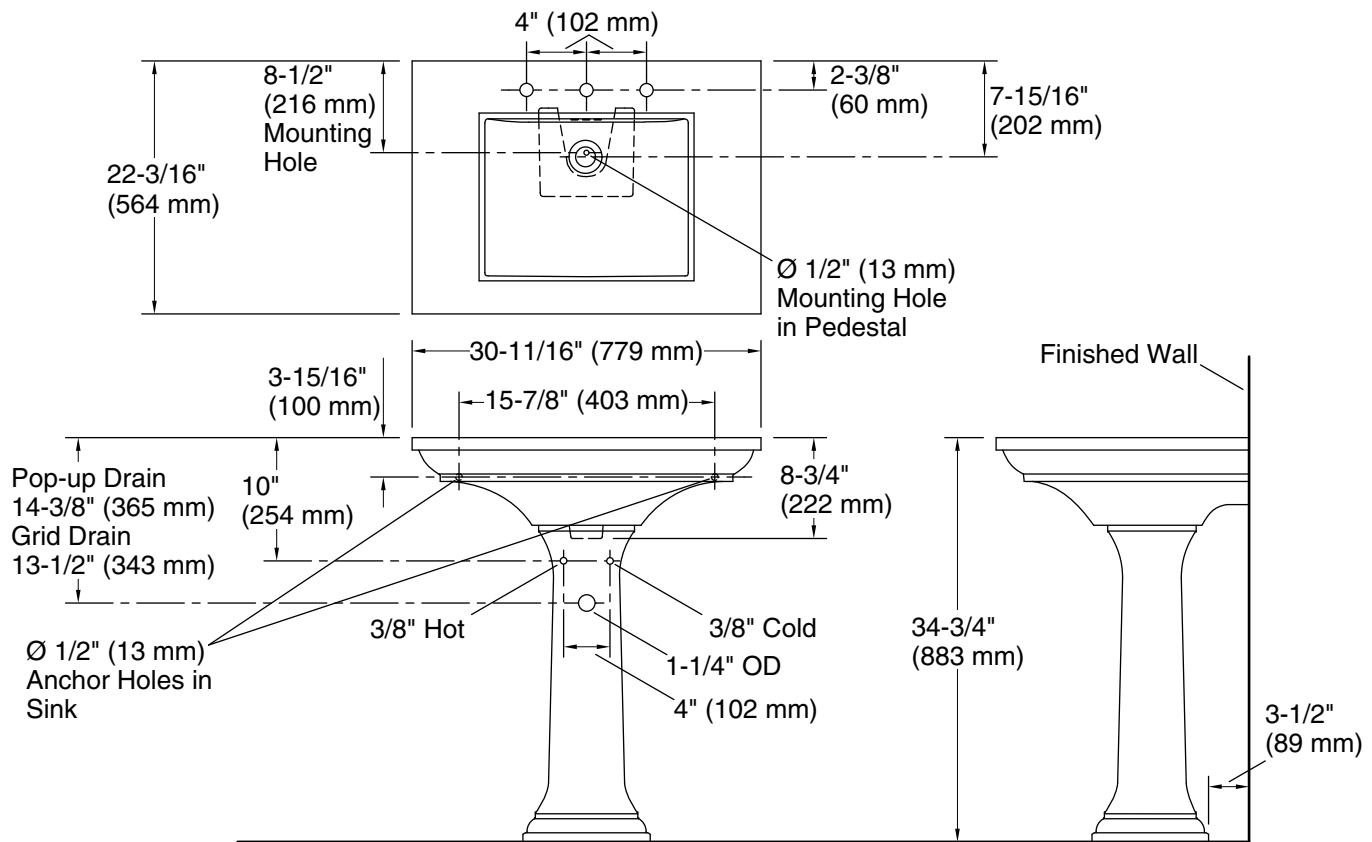

Features

- 8" (203 mm) widespread faucet holes
- Elegant rectangular basin
- Overflow drain
- Combination consists of the K-2269-8 basin and the K-2267 pedestal
- Coordinates with other products in the Memoirs collection

- 1041816 Hardware kit, Hollow Wall

Included Components

- K-2267 Bathroom Sink Pedestal
- K-2269-8 30" pedestal/console table bathroom sink

Codes/Standards

ASME A112.19.2/CSA B45.1
IAPMO Certification

KOHLER® One-Year Limited Warranty

Technical Information

All product dimensions are nominal.

Bowl configuration: Single Bowl

Center(s): 8

Bowl area (Only): Length: 19" (483 mm)
Width: 14" (356 mm)
Water depth: 5-1/2" (140 mm)

With overflow: Yes

Number of deck holes: 3

Faucet hole spacing: 8" (203 mm)

Faucet hole(s): 1-3/8" (35 mm)

Drain hole: 1-3/4" (44 mm)

Notes

Install this product according to the installation instructions.