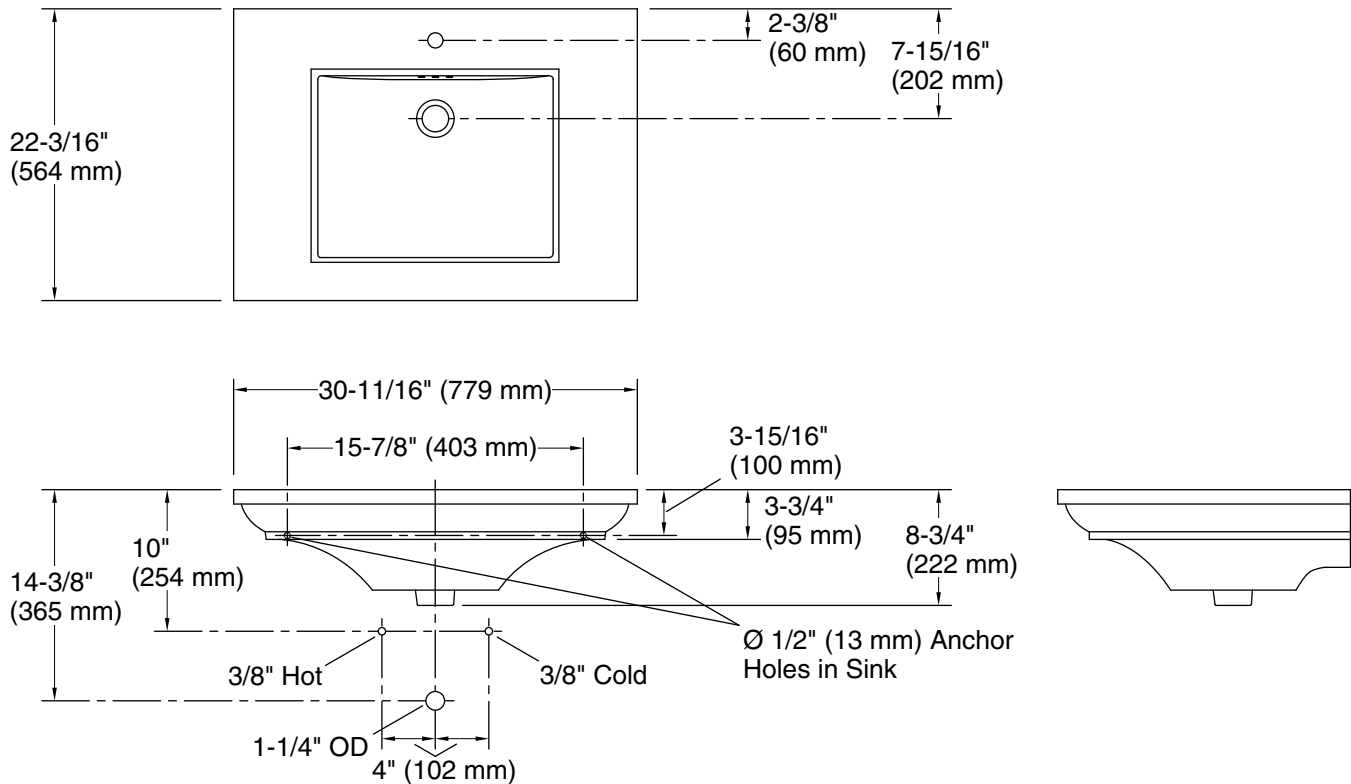

10-2-2024 22:49 - US/CA

THE BOLD LOOK
OF **KOHLER**®

Technical Information

All product dimensions are nominal.

Bowl configuration:	Single Bowl
Bowl area (Only):	Length: 19" (483 mm)
	Width: 14" (356 mm)
	Water depth: 5-1/2" (140 mm)
Number of deck holes:	1
Faucet hole(s):	1-3/8" (35 mm)
Drain hole:	1-3/4" (44 mm)