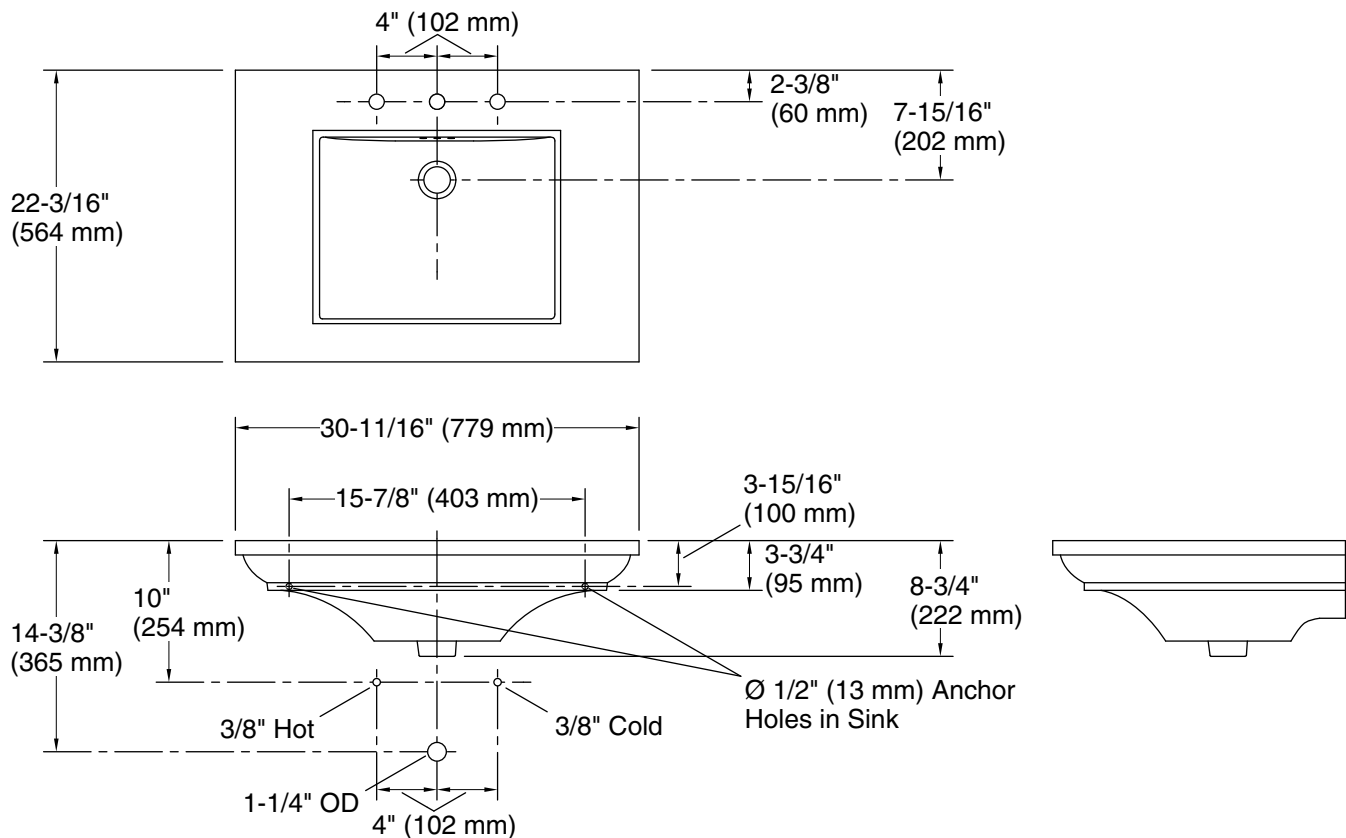

Memoirs® Stately

30" pedestal/console table bathroom sink
K-2269-8

Features

- 8" (203 mm) widespread faucet holes
- Elegant rectangular basin
- Overflow drain

Material

- Fireclay

Installation

- Console table or pedestal

10-2-2024 23:32 - US/CA

THE BOLD LOOK
OF **KOHLER**®

Technical Information

All product dimensions are nominal.

Bowl configuration:	Single Bowl
Center(s):	8
Bowl area (Only):	Length: 19" (483 mm) Width: 14" (356 mm) Water depth: 5-1/2" (140 mm)
Number of deck holes:	3
Faucet hole spacing:	8" (203 mm)
Faucet hole(s):	1-3/8" (35 mm)
Drain hole:	1-3/4" (44 mm)
Template:	Above-counter, 1003228-7, required, included