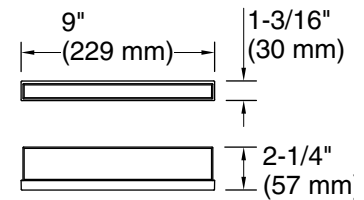

Remote Control