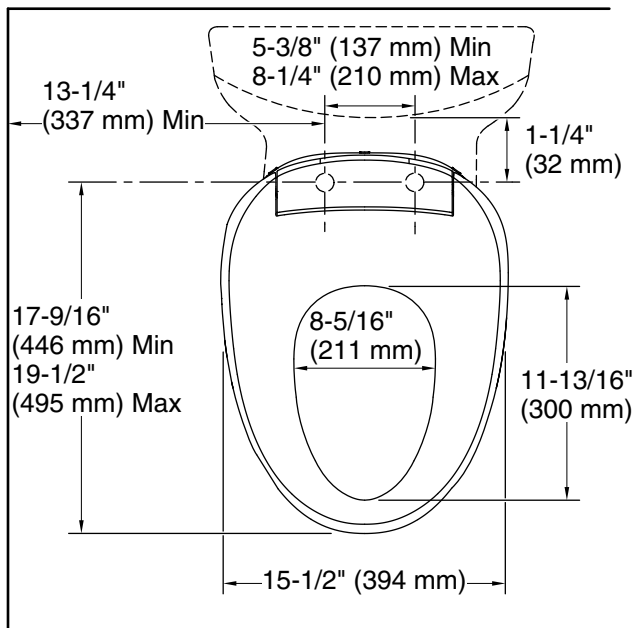

Remote Control