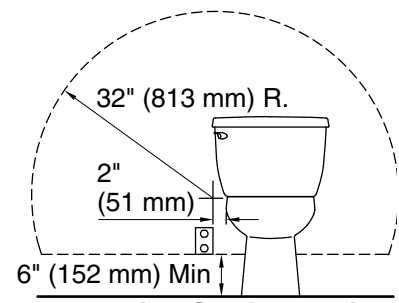

Electrical Service Detail

Technical Information

All product dimensions are nominal.

Seat-mounting holes: 140" (3556 mm)

Notes

Install this product according to the installation guide.

Connect the seat to a cold water supply of drinking quality water at a pressure of 20 psi - 80 psi (139 kPa - 551 kPa).

Do not install this seat in a location where: (1) water might be splashed on the product or (2) excessive moisture, high humidity levels, or condensation is present. This will avoid damage to the electronic components.

Locate the receptacle at least 6" (152 mm) above the floor, and within a 32" (813 mm) radius measured 2" (51 mm) from the bowl ledge.