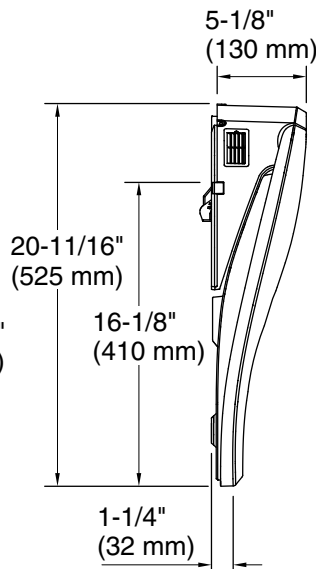

Remote Control