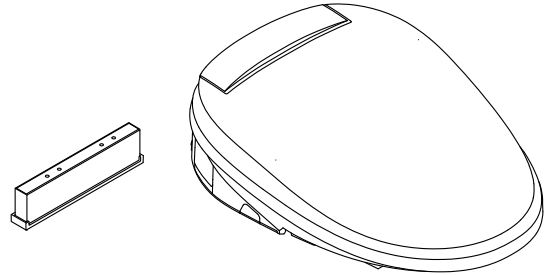

Features

- Elongated bidet toilet seat and lid
- French Curve™ design with square rear enhances ergonomic comfort
- Heated seat with five adjustable temperature settings and warm air dryer
- Hygienic stainless steel wand with five adjustable position settings
- Front and rear wash modes for cleansing
- Hybrid heater provides continuously heated water for consistent comfort
- Adjustable water temperature and water pressure
- Choose oscillating or pulsating spray
- Sleek, handheld remote control with two programmable user presets
- Ergonomically designed side panel offers larger control buttons for comfortable control
- Seat with antimicrobial agent inhibits growth of odor-causing bacteria, mold, and mildew. This product does not protect users against bacteria, viruses, or other disease organisms. Always clean and wash this product thoroughly before and after each use

Material

- Plastic construction

Codes/Standards

None Applicable

See website for detailed warranty information.