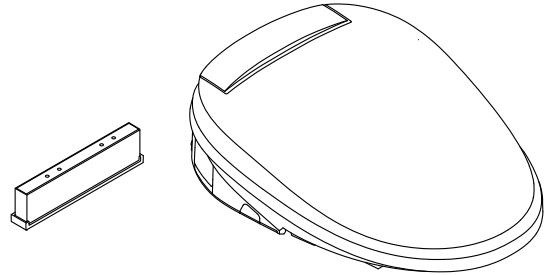

## Features

- Elongated bidet toilet seat and lid
- French Curve™ design with square rear enhances ergonomic comfort
- Hidden cord provides a clean look
- Heated seat with five adjustable temperature settings
- Hygienic stainless steel wand with five adjustable position settings
- Front and rear wash modes for cleansing
- Hybrid heater provides continuously heated water for consistent comfort
- Adjustable water temperature and water pressure
- Choose oscillating or pulsating spray
- Sleek, handheld remote control with two programmable user presets
- Ergonomically designed side panel offers larger control buttons for comfortable control
- Seat with antimicrobial agent inhibits growth of odor-causing bacteria, mold, and mildew. This product does not protect users against bacteria, viruses, or other disease organisms. Always clean and wash this product thoroughly before and after each use

### Technical Information

All product dimensions are nominal.

Seat-mounting holes: 140" (3556 mm)