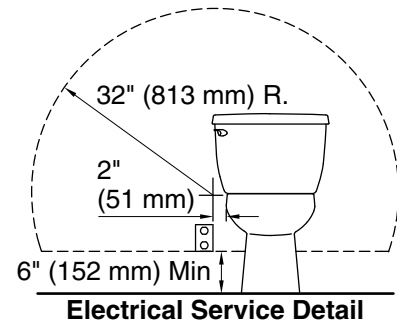

Electrical Service Detail

Technical Information

All product dimensions are nominal.

Seat-mounting holes: 140" (3556 mm)

Notes

Install this product according to the installation guide.