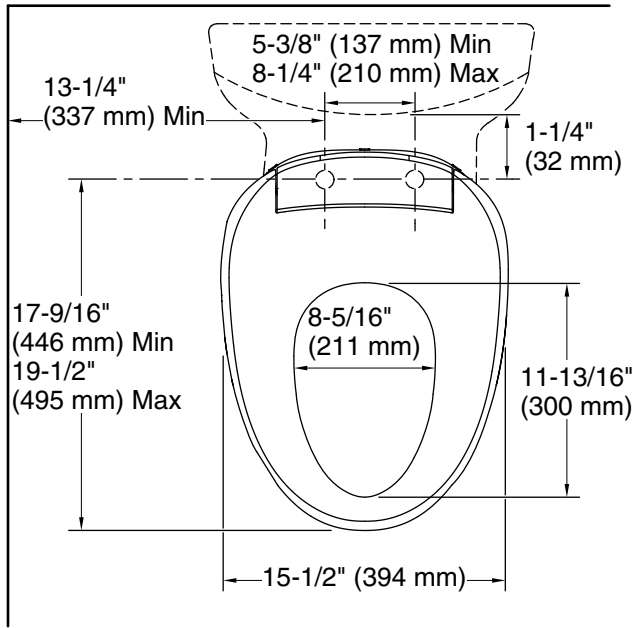

Remote Control