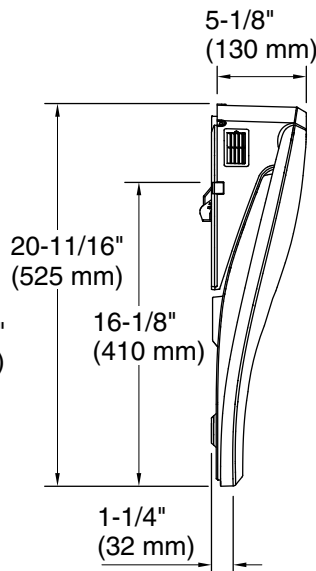

Remote Control