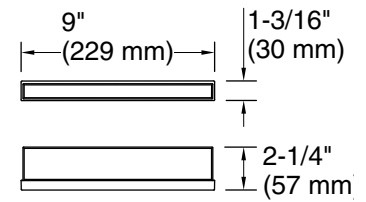

Remote Control