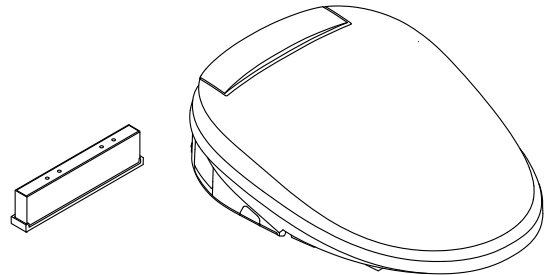

Features

- Elongated bidet toilet seat and lid
- French Curve™ design with square rear enhances ergonomic comfort
- Heated seat with five adjustable temperature settings and warm air dryer
- Hygienic stainless steel wand with five adjustable position settings
- Front and rear wash modes for cleansing
- Hybrid heater provides continuously heated water for consistent comfort
- Adjustable water temperature and water pressure
- Choose oscillating or pulsating spray
- Sleek, handheld remote control with two programmable user presets
- Ergonomically designed side panel offers larger control buttons for comfortable control
- Seat with antimicrobial agent inhibits growth of odor-causing bacteria, mold, and mildew. This product does not protect users against bacteria, viruses, or other disease organisms. Always clean and wash this product thoroughly before and after each use

Material

- Plastic construction

Codes/Standards

None Applicable

See website for detailed warranty information.