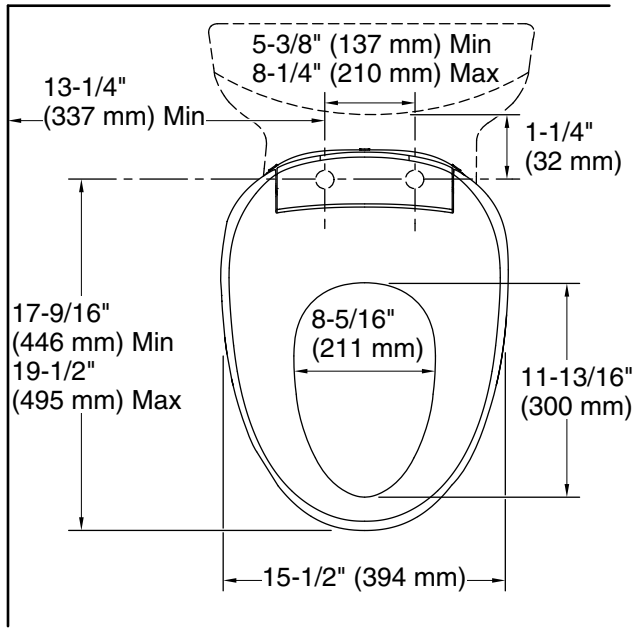

Remote Control