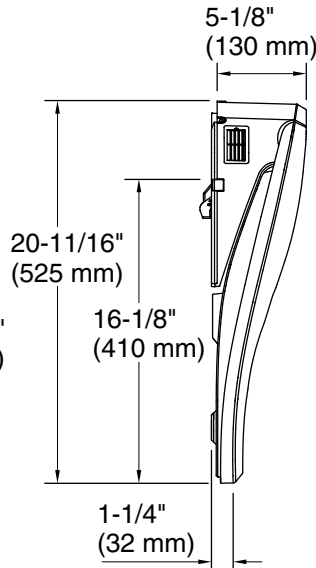

Remote Control