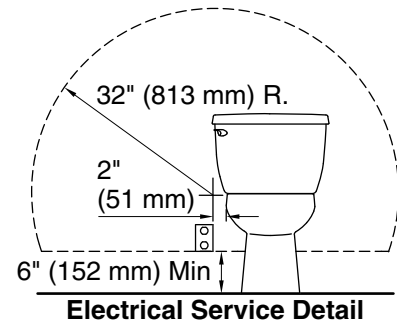

Electrical Service Detail

Technical Information

All product dimensions are nominal.

Seat-mounting holes: 140" (3556 mm)

Notes

Install this product according to the installation guide.