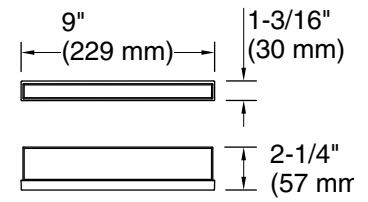

Remote Control