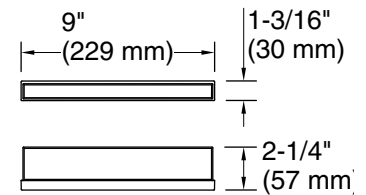

Codes/Standards

None Applicable

See website for detailed warranty information.

Material

- Plastic construction

Remote Control

Technical Information

All product dimensions are nominal.

Seat-mounting holes: 140" (3556 mm)

Notes

Install this product according to the installation guide.

Connect the seat to a cold water supply of drinking quality water at a pressure of 20 psi - 80 psi (139 kPa - 551 kPa).