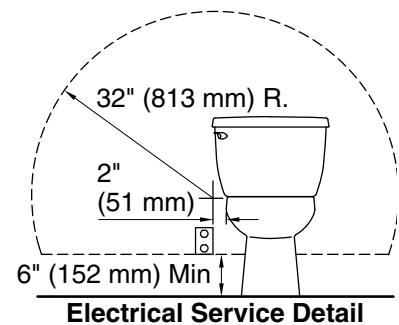

Codes/Standards

None Applicable

See website for detailed warranty information.

Material

- Plastic construction

Remote Control

Technical Information

All product dimensions are nominal.

Seat-mounting holes: 140" (3556 mm)

Notes

Install this product according to the installation guide.

Connect the seat to a cold water supply of drinking quality water at a pressure of 20 psi - 80 psi (139 kPa - 551 kPa).

Locate the receptacle at least 6" (152 mm) above the floor, and within a 32" (813 mm) radius measured 2" (51 mm) from the bowl ledge.