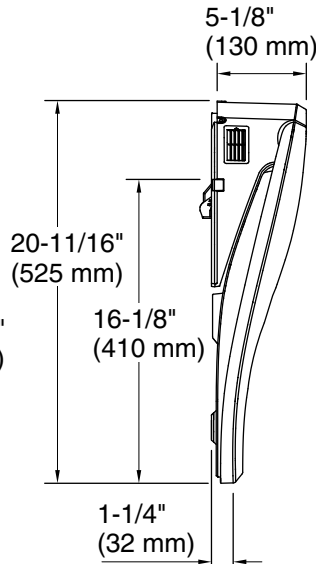

Features

- Elongated bidet toilet seat and lid
- French Curve™ design with square rear enhances ergonomic comfort
- Hidden cord provides a clean look
- Heated seat with five adjustable temperature settings
- Hygienic stainless steel wand with five adjustable position settings
- Front and rear wash modes for cleansing
- Hybrid heater provides continuously heated water for consistent comfort
- Adjustable water temperature and water pressure
- Choose oscillating or pulsating spray
- Sleek, handheld remote control with two programmable user presets
- Ergonomically designed side panel offers larger control buttons for comfortable control
- Seat with antimicrobial agent inhibits growth of odor-causing bacteria, mold, and mildew. This product does not protect users against bacteria, viruses, or other disease organisms. Always clean and wash this product thoroughly before and after each use

Codes/Standards

None Applicable

See website for detailed warranty information.

Material

- Plastic construction

Remote Control

Technical Information

All product dimensions are nominal.

Seat-mounting holes: 140" (3556 mm)

Notes

Install this product according to the installation guide.

Connect the seat to a cold water supply of drinking quality water at a pressure of 20 psi - 80 psi (139 kPa - 551 kPa).

Locate the receptacle at least 6" (152 mm) above the floor, and within a 32" (813 mm) radius measured 2" (51 mm) from the bowl ledge.