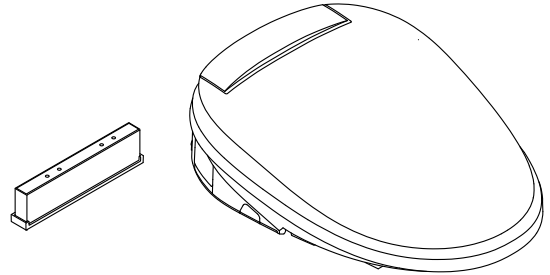

Features

- Elongated bidet toilet seat and lid
- French Curve™ design with square rear enhances ergonomic comfort
- Hidden cord provides a clean look
- Heated seat with five adjustable temperature settings
- Hygienic stainless steel wand with five adjustable position settings
- Front and rear wash modes for cleansing
- Hybrid heater provides continuously heated water for consistent comfort
- Adjustable water temperature and water pressure
- Choose oscillating or pulsating spray
- Sleek, handheld remote control with two programmable user presets
- Ergonomically designed side panel offers larger control buttons for comfortable control
- Seat with antimicrobial agent inhibits growth of odor-causing bacteria, mold, and mildew. This product does not protect users against bacteria, viruses, or other disease organisms. Always clean and wash this product thoroughly before and after each use

Codes/Standards

None Applicable

See website for detailed warranty information.

Material

- Plastic construction

Remote Control

Technical Information

All product dimensions are nominal.

Seat-mounting holes: 140" (3556 mm)

Notes

Install this product according to the installation guide.

Connect the seat to a cold water supply of drinking quality water at a pressure of 20 psi - 80 psi (139 kPa - 551 kPa).