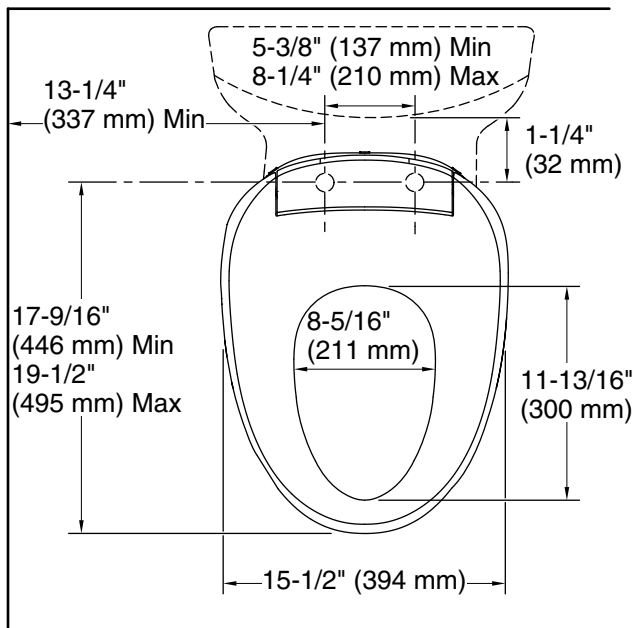

Features

- Elongated bidet toilet seat and lid
- French Curve™ design with square rear enhances ergonomic comfort
- Hidden cord provides a clean look
- Heated seat with five adjustable temperature settings
- Hygienic stainless steel wand with five adjustable position settings
- Front and rear wash modes for cleansing
- Hybrid heater provides continuously heated water for consistent comfort
- Adjustable water temperature and water pressure
- Choose oscillating or pulsating spray
- Sleek, handheld remote control with two programmable user presets
- Ergonomically designed side panel offers larger control buttons for comfortable control
- Seat with antimicrobial agent inhibits growth of odor-causing bacteria, mold, and mildew. This product does not protect users against bacteria, viruses, or other disease organisms. Always clean and wash this product thoroughly before and after each use

Codes/Standards

None Applicable

See website for detailed warranty information.

Material

- Plastic construction

Remote Control

Technical Information

All product dimensions are nominal.

Seat-mounting holes: 140" (3556 mm)

Notes

Install this product according to the installation guide.

Connect the seat to a cold water supply of drinking quality water at a pressure of 20 psi - 80 psi (139 kPa - 551 kPa).

Locate the receptacle at least 6" (152 mm) above the floor, and within a 32" (813 mm) radius measured 2" (51 mm) from the bowl ledge.