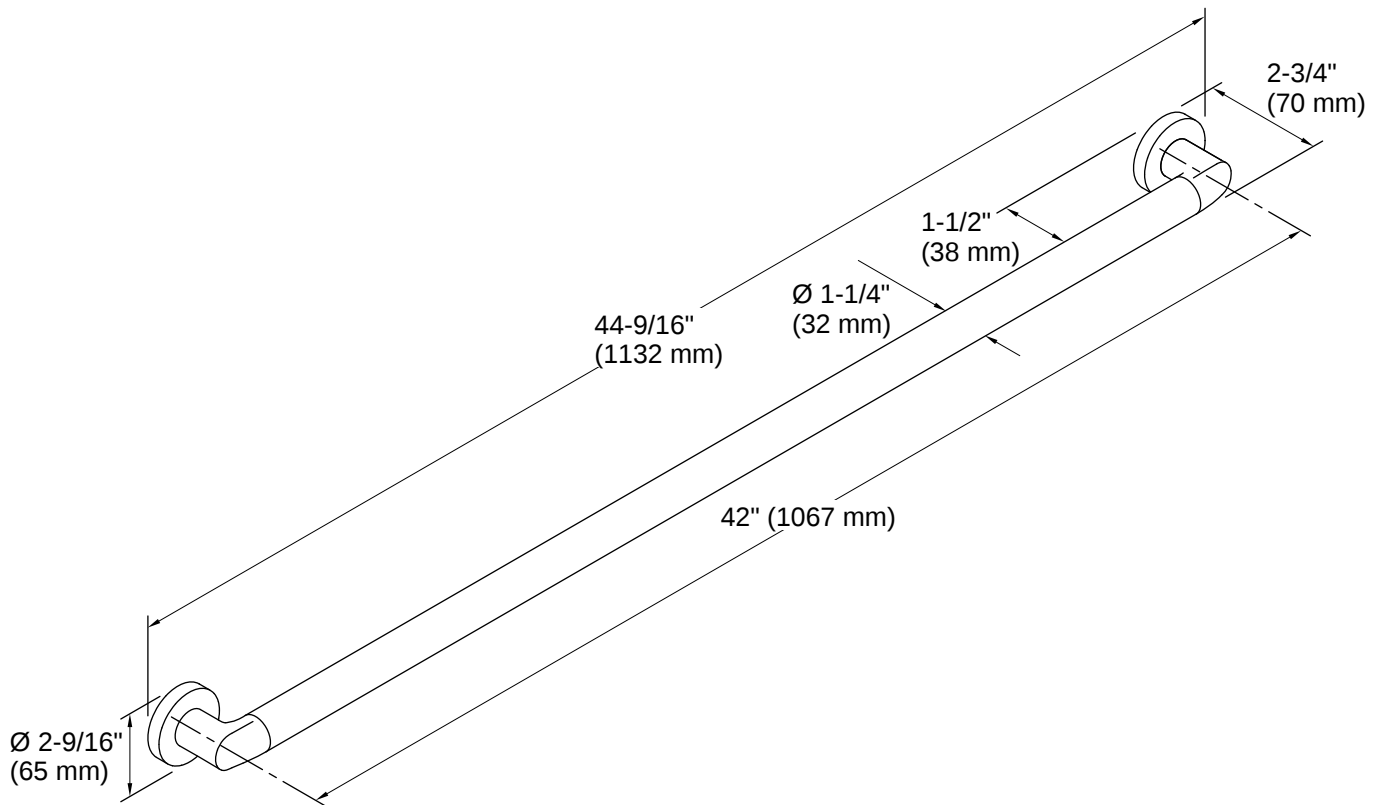

Installation Notes

Install this product according to the installation instructions.

WARNING: Risk of personal injury. The wall plates on the grab bar must be mounted to a brace between the wall studs. This will ensure that the weight of the user is adequately supported.

ADA compliant when installed to the specific requirements of these regulations.