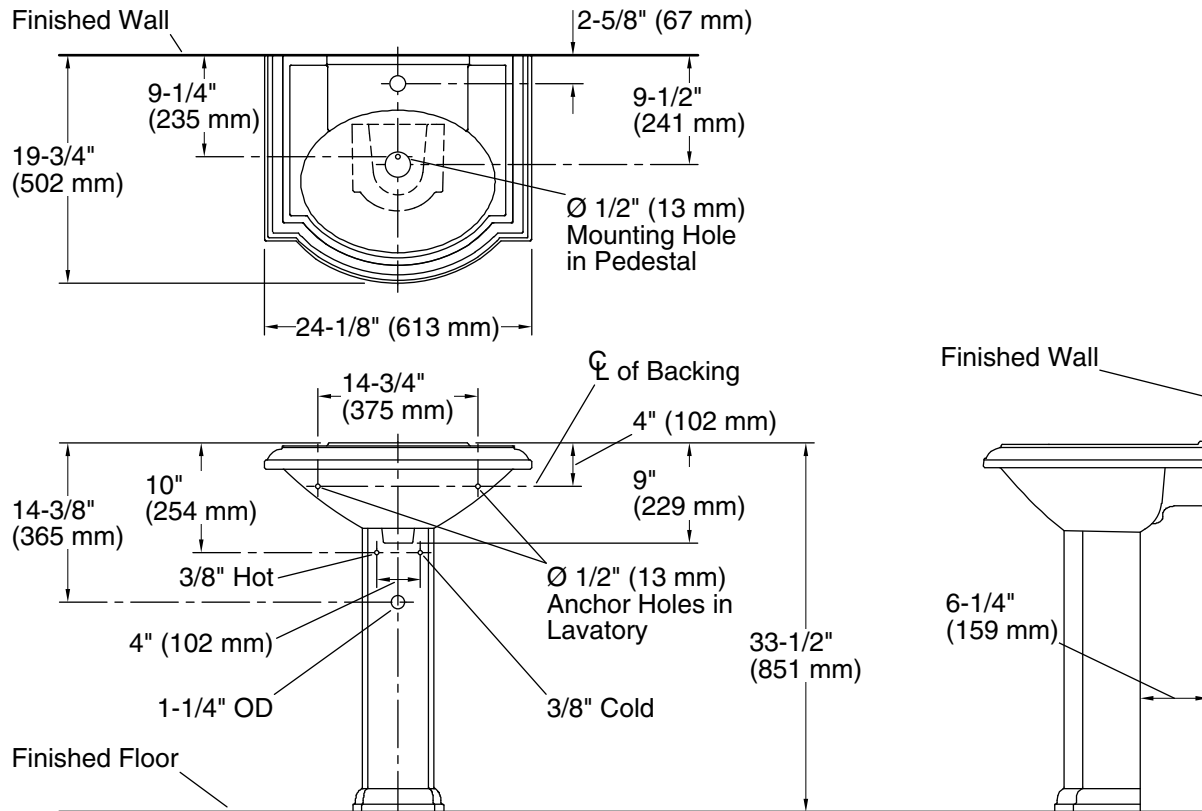

**Devonshire®**  
24-1/4" rectangular pedestal bathroom sink  
**K-2286-1**

**Features**

- Single faucet hole
- Oval basin
- Overflow drain
- Combination consists of the K-2287-1 basin and the K-2288 pedestal
- Coordinates with other products in the Devonshire collection

**Optional Products/Accessories**

- 1041816 Hardware kit, Hollow Wall

**Included Components**

- 52204 Mounting Bag for Pedestal Lavatory
- 63069 Leveling Pads

**Codes/Standards**

ASME A112.19.2/CSA B45.1

**KOHLER® Vitreous China Bathroom Sink Lifetime Limited Warranty**

## Technical Information

All product dimensions are nominal.

Basin configuration:	Single Bowl
Bowl area:	Length: 17" (432 mm) Width: 12" (305 mm) Water depth: 4-7/8" (124 mm)
With overflow:	Yes
Number of deck holes:	1
Faucet hole(s):	1-3/8" (35 mm)
Drain hole:	1-3/4" (44 mm)