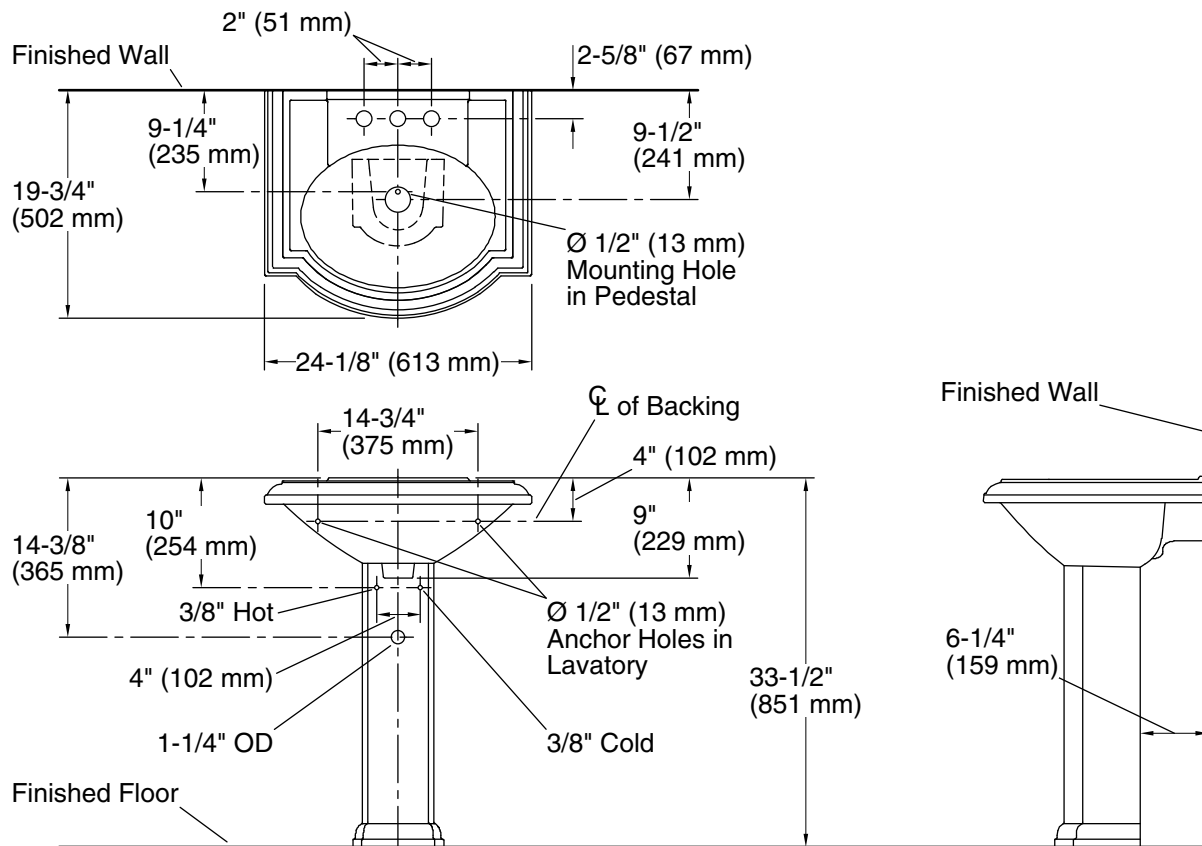

Devonshire®
24-1/4" rectangular pedestal bathroom sink
K-2286-4

Features

- 4" (102 mm) centerset faucet holes
- Oval basin
- Overflow drain
- Combination consists of the K-2287-4 basin and the K-2288 pedestal
- Coordinates with other products in the Devonshire collection

- 1041816 Hardware kit, Hollow Wall

Included Components

- 52204 Mounting Bag for Pedestal Lavatory
- 63069 Leveling Pads

Codes/Standards

- ASME A112.19.2/CSA B45.1
- IAPMO Certification

KOHLER® Vitreous China Bathroom Sink Lifetime Limited Warranty

See website for detailed warranty information.

Technical Information

All product dimensions are nominal.

Basin configuration:	Single Bowl
Center(s):	4" (102 mm)
Bowl area:	Length: 17" (432 mm) Width: 12" (305 mm) Water depth: 4-7/8" (124 mm)
With overflow:	Yes
Number of deck holes:	3
Faucet hole(s):	1-1/4" (32 mm)
Drain hole:	1-3/4" (44 mm)