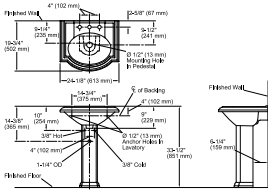

Devonshire®
24-1/4" rectangular pedestal bathroom sink
K-2286-8

Features

- 8" (203 mm) widespread faucet holes
- Oval basin
- Overflow drain
- Combination consists of the K-2287-8 basin and the K-2288 pedestal
- Coordinates with other products in the Devonshire collection

- 1041816 Hardware kit, Hollow Wall

Included Components

- 52204 Mounting Bag for Pedestal Lavatory
- 63069 Leveling Pads

Codes/Standards

- ASME A112.19.2/CSA B45.1
- IAPMO Certification

KOHLER® Vitreous China Bathroom Sink Lifetime Limited Warranty

See website for detailed warranty information.

Devonshire®
 24-1/4" rectangular pedestal bathroom sink
K-2286-8

Technical Information

All product dimensions are nominal.

- Basin configuration: Single Bowl
- Center(s): 8" (203 mm)
- Bowl area: Length: 17" (432 mm)
 Width: 12" (305 mm)
 Water depth: 4-7/8" (124 mm)
- With overflow: Yes
- Number of deck holes: 3
- Faucet hole(s): 1-3/8" (35 mm)
- Drain hole: 1-3/4" (44 mm)