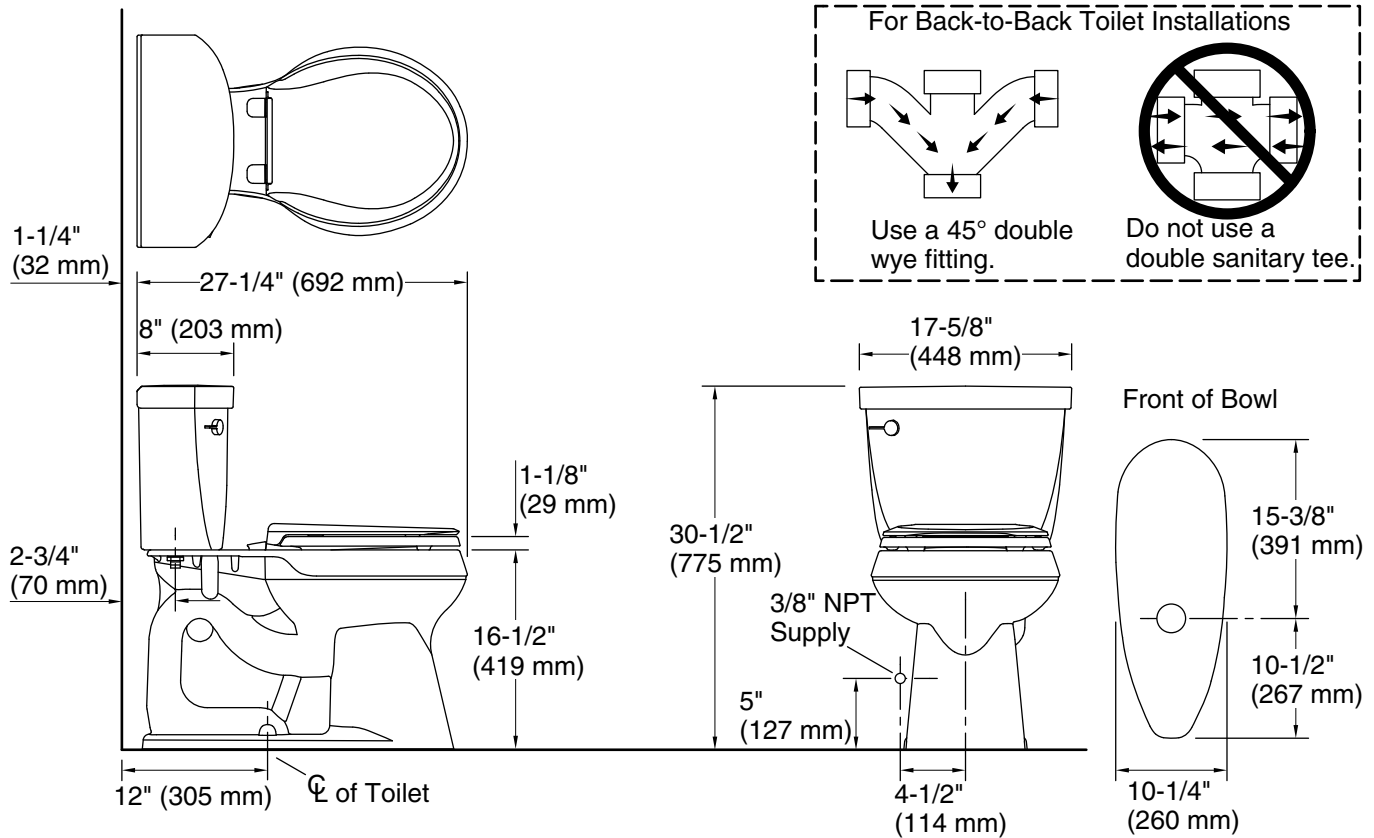

KOHLER®

Cimarron®
The Complete Solution® two-piece round-front toilet,
1.28 gpf
K-22907

Features

- Two-piece design
- Round-front bowl offers an ideal solution for smaller bathrooms and powder rooms
- Comfort Height® feature offers chair-height seating that makes sitting down and standing up easier for most adults
- 1.28 gpf (4.8 lpf)
- 2-1/8" (54 mm) fully glazed trapway
- Left-hand Polished Chrome trip lever
- The Complete Solution toilets provide everything you need, including bowl, tank, seat, wax ring, and hardware
- Cachet® toilet seat features innovative technology that prevents the seat from slamming, and simplifies both cleaning and installation
- Coordinates with other products in the Cimarron collection
- AquaPiston® canister optimizes the flow out of the tank, harnessing gravity and the natural powerful reducing cascade of water to increase the power and effectiveness of the flush
- Easy-to-flush canister design requires less force to actuate than a 3" (76 mm) flapper, and has 90% less exposed seal material which resists conditions that cause wear, tear, shrinkage and swelling
- Eligible for consumer rebates in some municipalities

Installation

- Supply line sold separately
- Standard 12" (305 mm) rough-in
- DryLock™ system saves installation time and helps prevent water leakage

Recommended Products/Accessories

K-5589 Purefresh® Deodorizing round-front toilet seat
K-5420 Low-Profile Bolt Caps
K-23726 Drain treatment

3-8-2025 05:29 - US/CA

THE BOLD LOOK
OF **KOHLER®**

KOHLER®

Cimarron®
The Complete Solution® two-piece round-front toilet,
1.28 gpf
K-22907

Technical Information

All product dimensions are nominal.

Toilet type:	Floor-mount
Waste Outlet:	Floor
Bowl shape:	Round-front
Flush type:	AquaPiston
Trap passageway:	2-1/8" (54 mm)
Water surface size:	11" x 8-3/4" (279 mm x 222 mm)
Rim to water surface:	5-1/4" (133 mm)
Rough-in:	12" (305 mm)
Seat-mounting holes:	5-1/2" (140 mm)