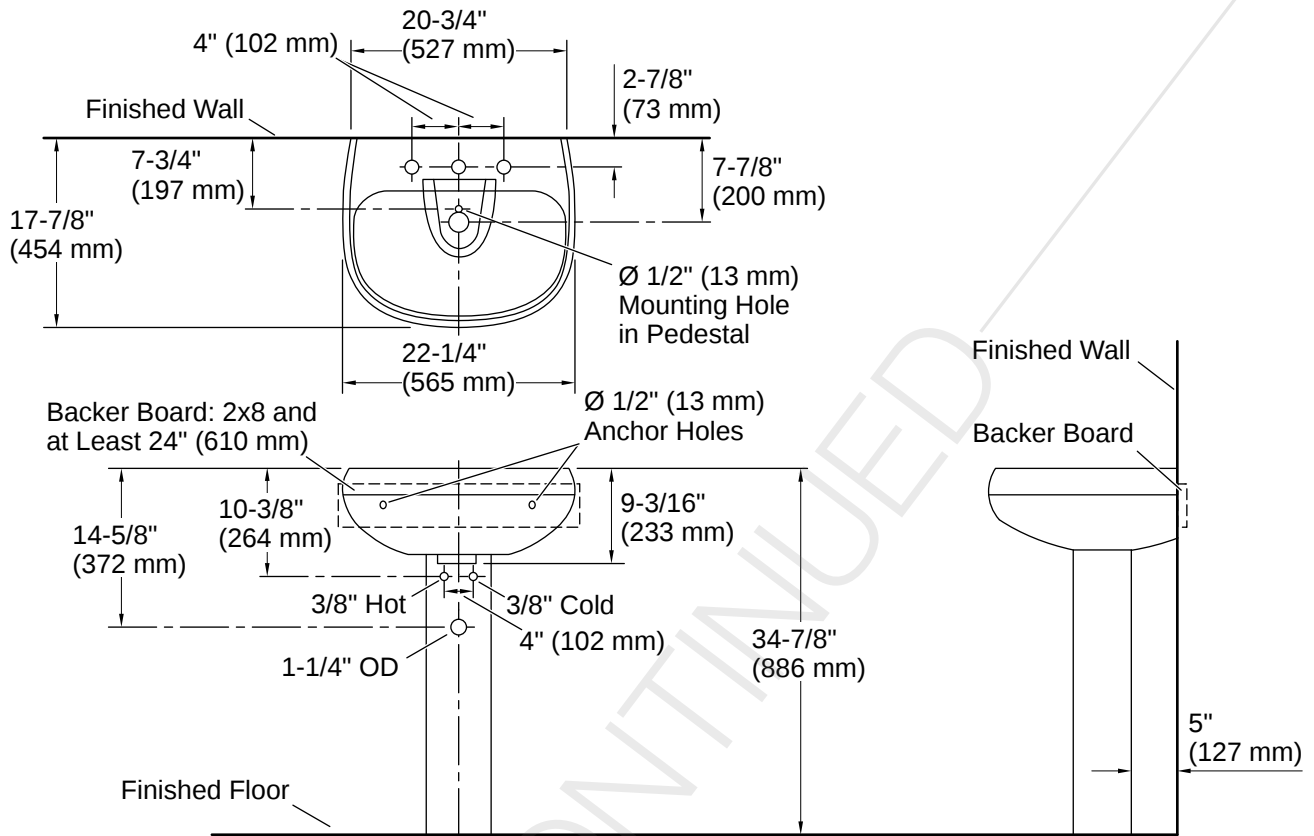

Installation

- Pedestal

Installation Notes

Install this product according to the installation instructions.