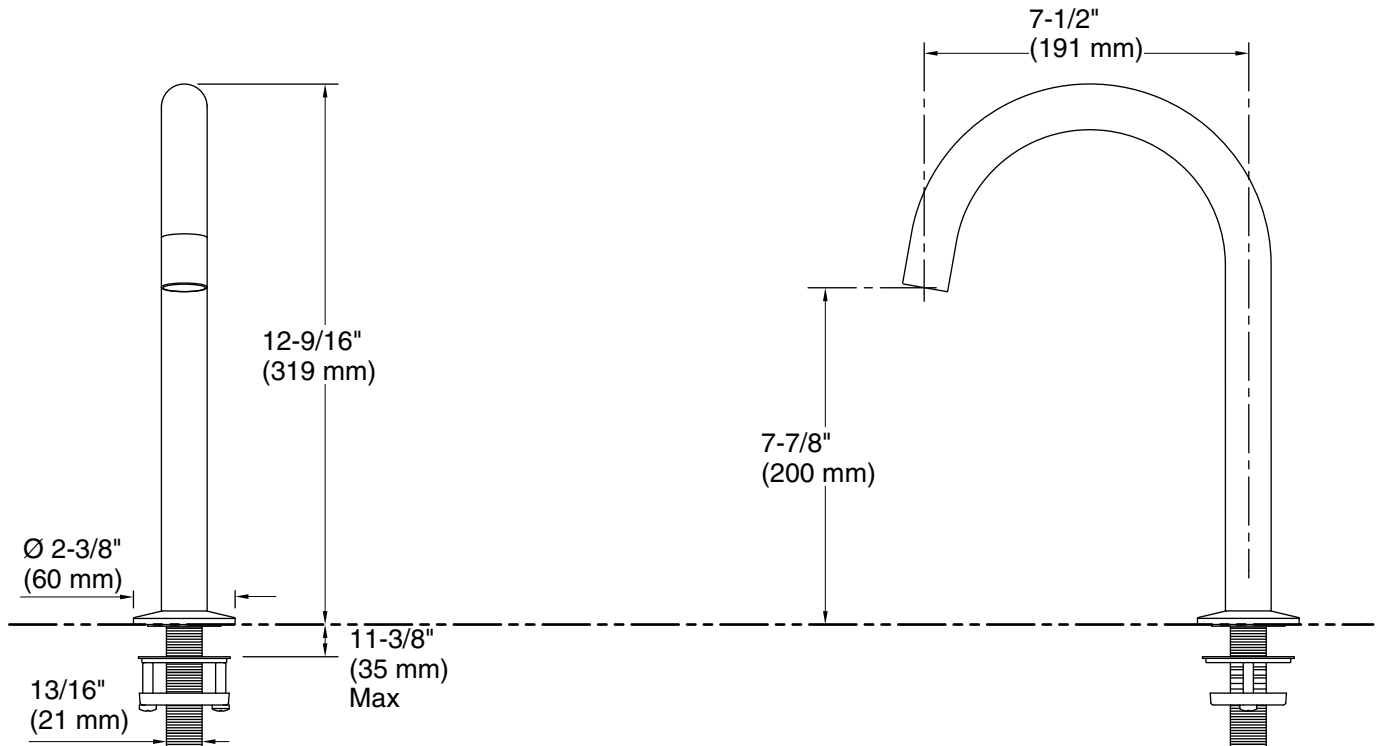

### Features

- Nondiverter spout
- 7-1/2" (191 mm) spout reach
- 11.0 gpm (41.6 lpm) maximum bath faucet flow rate at 45 psi (3.1 bar)
- Laminar flow delivers a graceful stream of water
- Coordinates with Components faucets, accessories, and showering components to complete your bathroom
- For use with Components™ Lever, Oyl, or Industrial faucet handles (sold separately)

### Technical Information

All product dimensions are nominal.