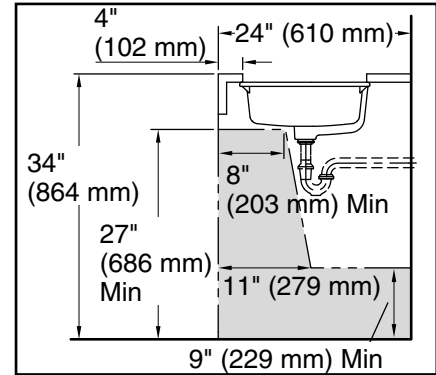

Technical Information

All product dimensions are nominal.

Basin configuration:	Single Bowl
Basin area (Only):	Length: 21-3/8" (543 mm) Width: 13-1/8" (333 mm) Bowl depth: 4-7/8" (123 mm) Water depth: 3-5/16" (84 mm)
With overflow:	Yes
Drain hole:	1-3/4" (44 mm)
Template:	1241343-7, not required, included

Notes

Install this product according to the installation instructions.

NOTICE: Countertop manufacturer or cutter must use the cut-out template provided with the product, or a current one provided by Kohler Co. (call 1-800-4-KOHLER). Kohler Co. is not responsible for cutout errors when the incorrect cut-out template is used.

Select a faucet with a minimum spout reach of 4-5/8" (117 mm). Refer to the faucet rough-in dimensions to ensure the spout will reach over the bathroom sink rim into the basin.

ADA, CSA B651 compliant when installed to the specific requirements of these regulations.