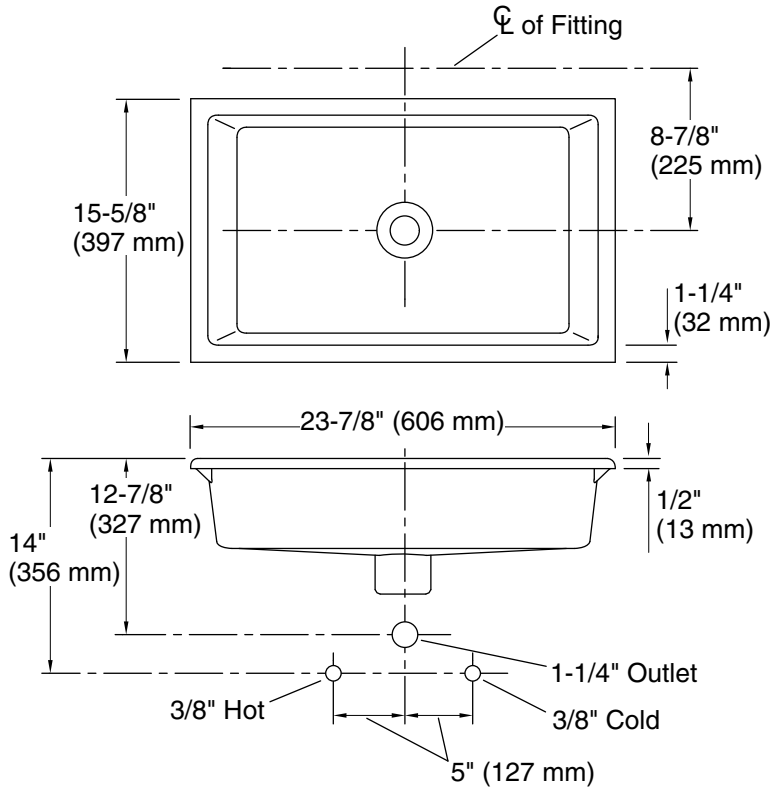

Available Colors/Finishes

Color tiles intended for reference only.

Color	Code	Description
	0	White
	96	Biscuit
	7	Black Black™

Recommended ADA Installation

Technical Information

All product dimensions are nominal.

Basin configuration:	Single Bowl
Basin area (Only):	Length: 21-3/8" (543 mm) Width: 13-1/8" (333 mm) Bowl depth: 4-7/8" (123 mm) Water depth: 3-5/16" (84 mm)
With overflow:	Yes
Drain hole:	1-3/4" (44 mm)
Template:	1241343-7, not required, included

Select a faucet with a minimum spout reach of 4-5/8" (117 mm). Refer to the faucet rough-in dimensions to ensure the spout will reach over the bathroom sink rim into the basin.

ADA, CSA B651 compliant when installed to the specific requirements of these regulations.