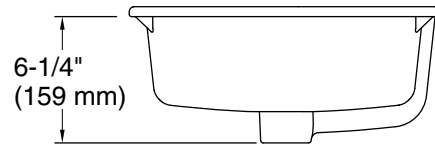

Recommended ADA Installation

Technical Information

All product dimensions are nominal.

Basin configuration:	Single Bowl
Basin area (Only):	Length: 21-3/8" (543 mm) Width: 13-1/8" (333 mm) Bowl depth: 4-7/8" (123 mm) Water depth: 3-5/16" (84 mm)
With overflow:	Yes
Drain hole:	1-3/4" (44 mm)
Template:	1241343-7, not required, included

Notes

Install this product according to the installation instructions.

NOTICE: Countertop manufacturer or cutter must use the cut-out template provided with the product, or a current one provided by Kohler Co. (call 1-800-4-KOHLER). Kohler Co. is not responsible for cutout errors when the incorrect cut-out template is used.

Select a faucet with a minimum spout reach of 4-5/8" (117 mm). Refer to the faucet rough-in dimensions to ensure the spout will reach over the bathroom sink rim into the basin.

ADA, CSA B651 compliant when installed to the specific requirements of these regulations.