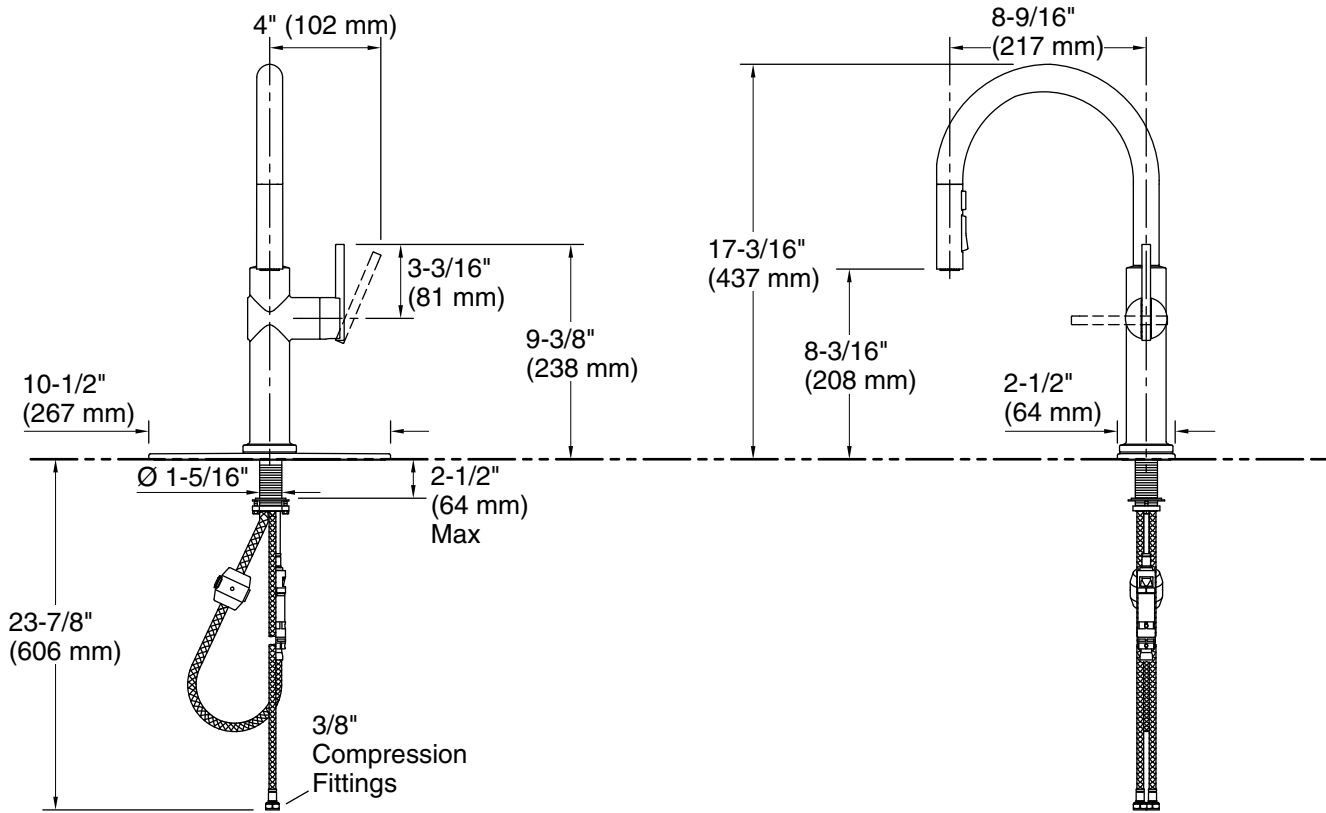

Features

- Three-function pull-down sprayhead with touch control allows you to switch between aerated stream, ring spray and Boost technology
- Boost technology increases the flow rate by 30% with the press of a button. Use Boost with stream for faster filling or with ring spray for more powerful cleaning
- ProMotion® technology's light, quiet braided hose and swiveling ball joint make the pull-down sprayhead easier and more comfortable to use
- MasterClean™ sprayface features an easy-to-clean surface that withstands mineral buildup and maximizes spray performance
- High-arch spout offers vertical clearance for tall cookware and pitchers
- Single lever handle makes adjusting water temperature easy.
- 1.5 gpm (5.7 lpm) maximum flow rate at 60 psi (4.14 bar)
- Temperature memory allows faucet to be turned on and off at the temperature set during prior usage
- KOHLER® ceramic disc valves exceed industry longevity standards for a lifetime of durable performance
- DockNetik® secure docking system locks sprayhead into place when not in use

Optional Products/Accessories

- 1012715 Kitchen Faucet Deep Rough-In Kit

ADA **CSA B651**

Codes/Standards

ASME A112.18.1/CSA B125.1
 NSF/ANSI/CAN 61
 NSF/ANSI/CAN 372
 DOE - Energy Policy Act 1992
 California Energy Commission (CEC)
 ADA
 ICC/ANSI A117.1
 CSA B651

Technical Information

All product dimensions are nominal.

Faucet flow rate: 1.5 gal/min (5.7 l/min)

Spout:

Spout reach: 8-9/16" (217 mm)

Pressure/fixture Supply Requirements

Fixture pressure max (static): 125 psi (861.8 kPa)

Fixture pressure min (static): 20 psi (137.9 kPa)

Notes

Install this product according to the installation instructions.

ADA complaint for faucet handles only.

ADA compliant for faucet handles only

ADA, CSA B651 compliant when installed to the specific requirements of these regulations.