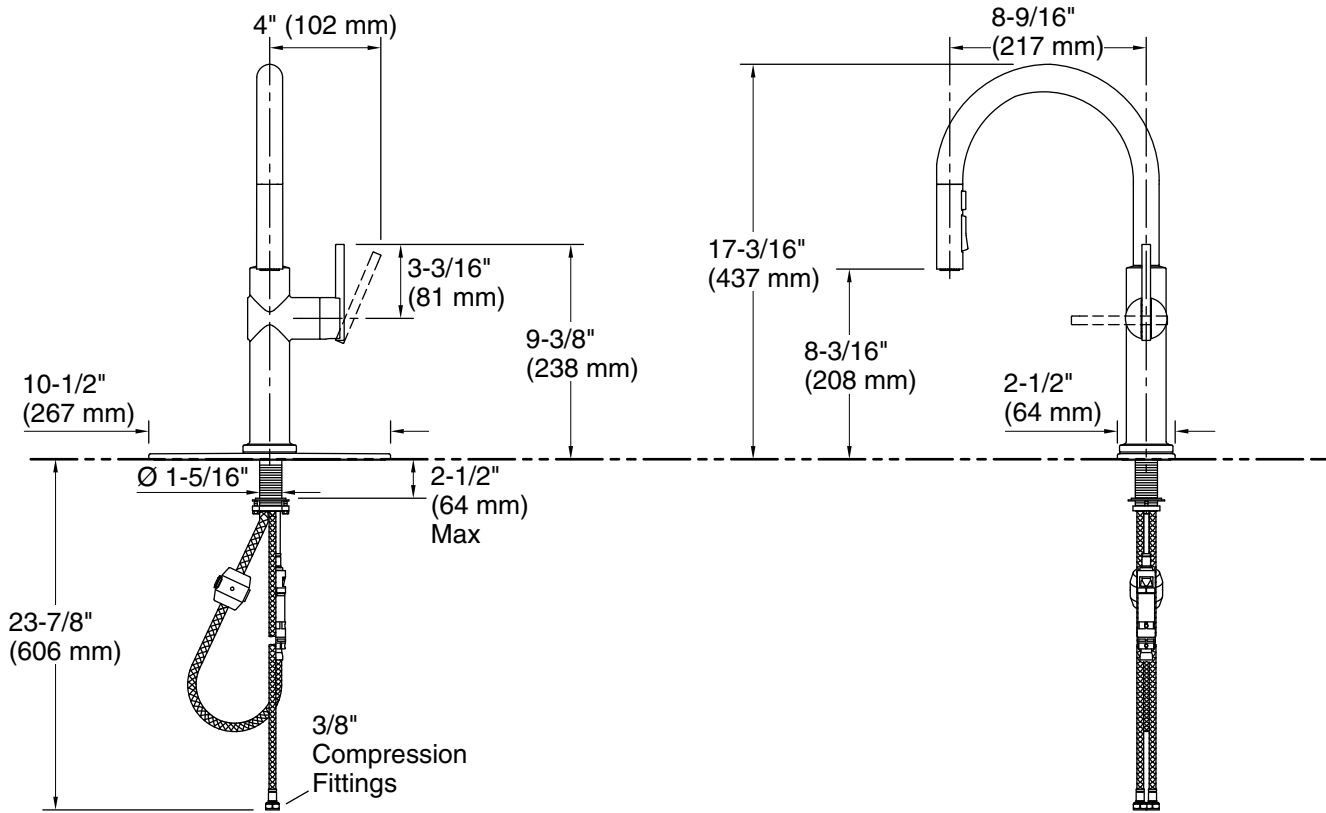

Features

- Three-function pull-down sprayhead with touch control allows you to switch between aerated stream, ring spray and Boost technology
- Boost technology increases the flow rate by 30% with the press of a button. Use Boost with stream for faster filling or with ring spray for more powerful cleaning
- ProMotion® technology's light, quiet braided hose and swiveling ball joint make the pull-down sprayhead easier and more comfortable to use
- MasterClean™ sprayface features an easy-to-clean surface that withstands mineral buildup and maximizes spray performance
- High-arch spout offers vertical clearance for tall cookware and pitchers
- Single lever handle makes adjusting water temperature easy.
- 1.5 gpm (5.7 lpm) maximum flow rate at 60 psi (4.14 bar)
- Temperature memory allows faucet to be turned on and off at the temperature set during prior usage
- KOHLER® ceramic disc valves exceed industry longevity standards for a lifetime of durable performance
- DockNetik® secure docking system locks sprayhead into place when not in use

Optional Products/Accessories

- 1012715 Kitchen Faucet Deep Rough-In Kit

ADA **CSA B651**

Codes/Standards

ASME A112.18.1/CSA B125.1
NSF/ANSI/CAN 61
NSF/ANSI/CAN 372
All applicable US Federal and State material regulations
DOE - Energy Policy Act 1992
California Energy Commission (CEC)
ADA
ICC/ANSI A117.1
CSA B651
IAPMO Certification

Technical Information

All product dimensions are nominal.

Faucet:

Flow rate: 1.5 gal/min (5.7 l/min)

Drain included: No

Spout:

Spout reach: 8-9/16" (217 mm)

Handshower: