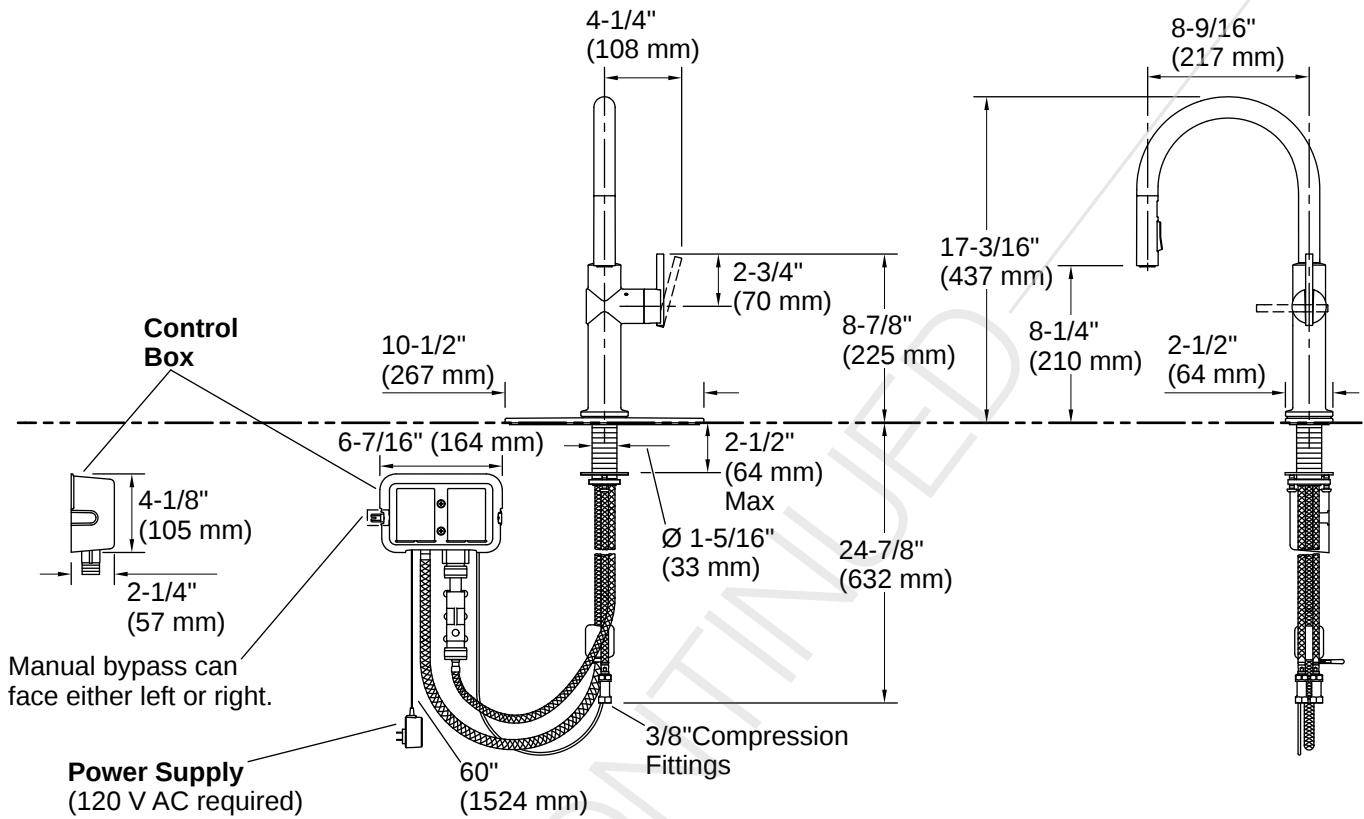

Installation

- Requires nonswitched undercounter outlet
- Single-hole or three-hole installation (escutcheon plate included)
- Google, Google Home and Google Play are trademarks of Google LLC

Installation Notes

Install this product according to the installation instructions.

ADA compliant for faucet handles only
ADA, CSA B651 compliant when installed to the specific requirements of these regulations.