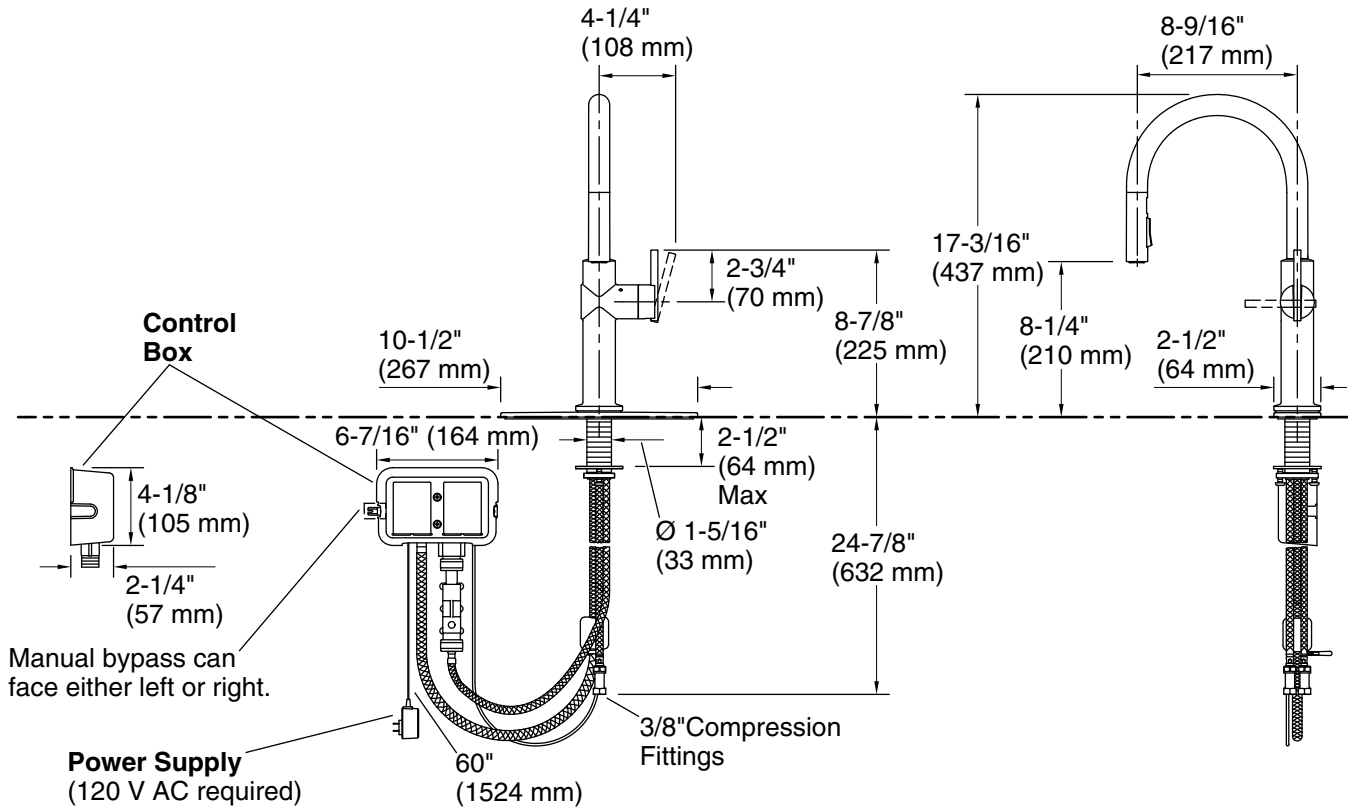

Touchless pull-down kitchen sink faucet with KOHLER® Konnect™ and three-function sprayhead K-22974-WB

Required Electrical Service

One dedicated circuit required, protected with Class A Ground-Fault Circuit-Interrupter (GFCI). Outside North America, this device may be known as a Residual Current Device (RCD).

120 V, 0.15 A, 50/60 Hz

Technical Information

All product dimensions are nominal.

Power source: Plug - AC, included

Faucet:

Flow rate: 1.5 gal/min (5.7 l/min)

Drain included: No

Spout:

Spout reach: 8-9/16" (217 mm)

Notes

Install this product according to the installation instructions.

ADA compliant for faucet handles only

ADA, CSA B651 compliant when installed to the specific requirements of these regulations.