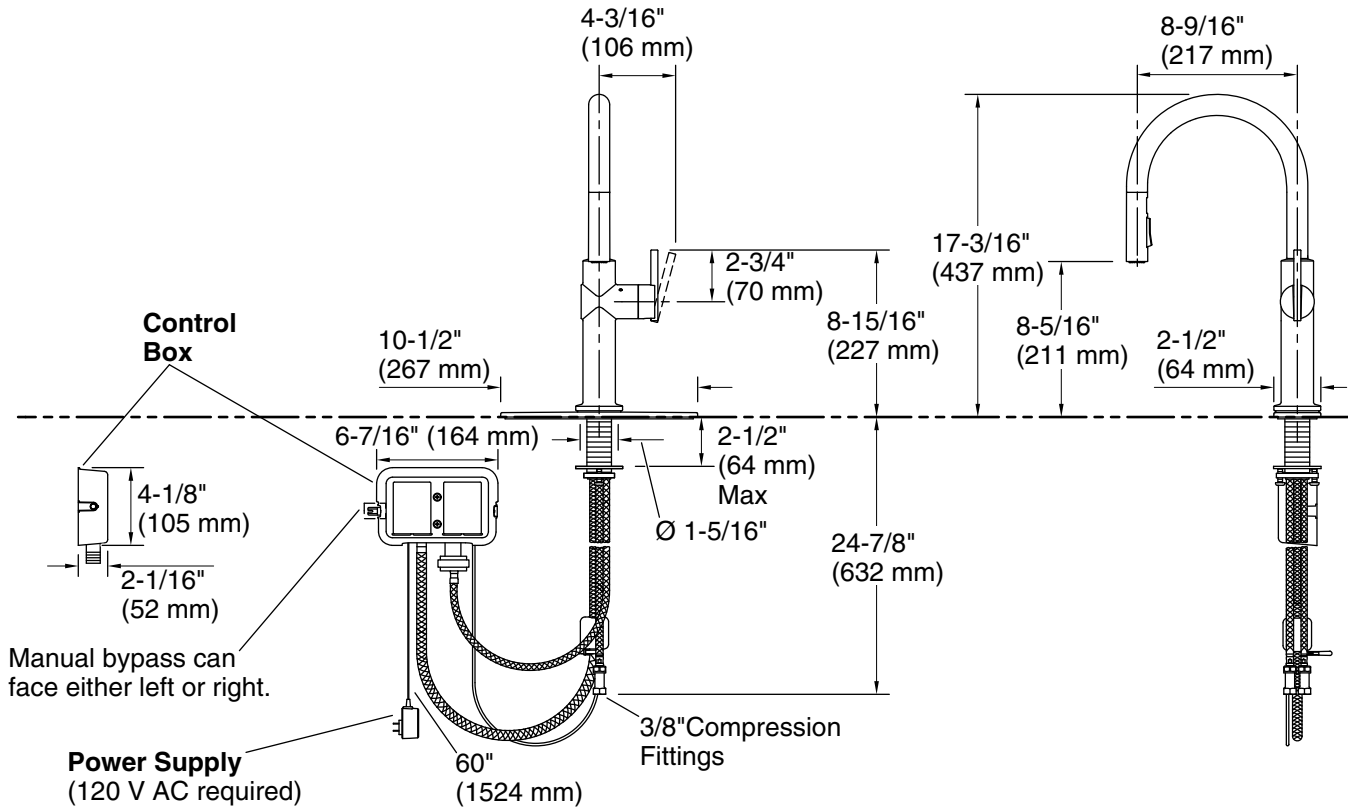

Required Electrical Service

One dedicated circuit required, protected with Class A Ground-Fault Circuit-Interrupter (GFCI). Outside North America, this device may be known as a Residual Current Device (RCD).

120 V, 0.15 A, 50/60 Hz

Technical Information

All product dimensions are nominal.

Power source: Plug - AC, included

Faucet:

Flow rate: 1.5 gal/min (5.7 l/min)

Drain included: No

Spout:

Spout reach: 8-9/16" (217 mm)

Notes

Install this product according to the installation instructions.

ADA compliant for faucet handles only

ADA, CSA B651 compliant when installed to the specific requirements of these regulations.