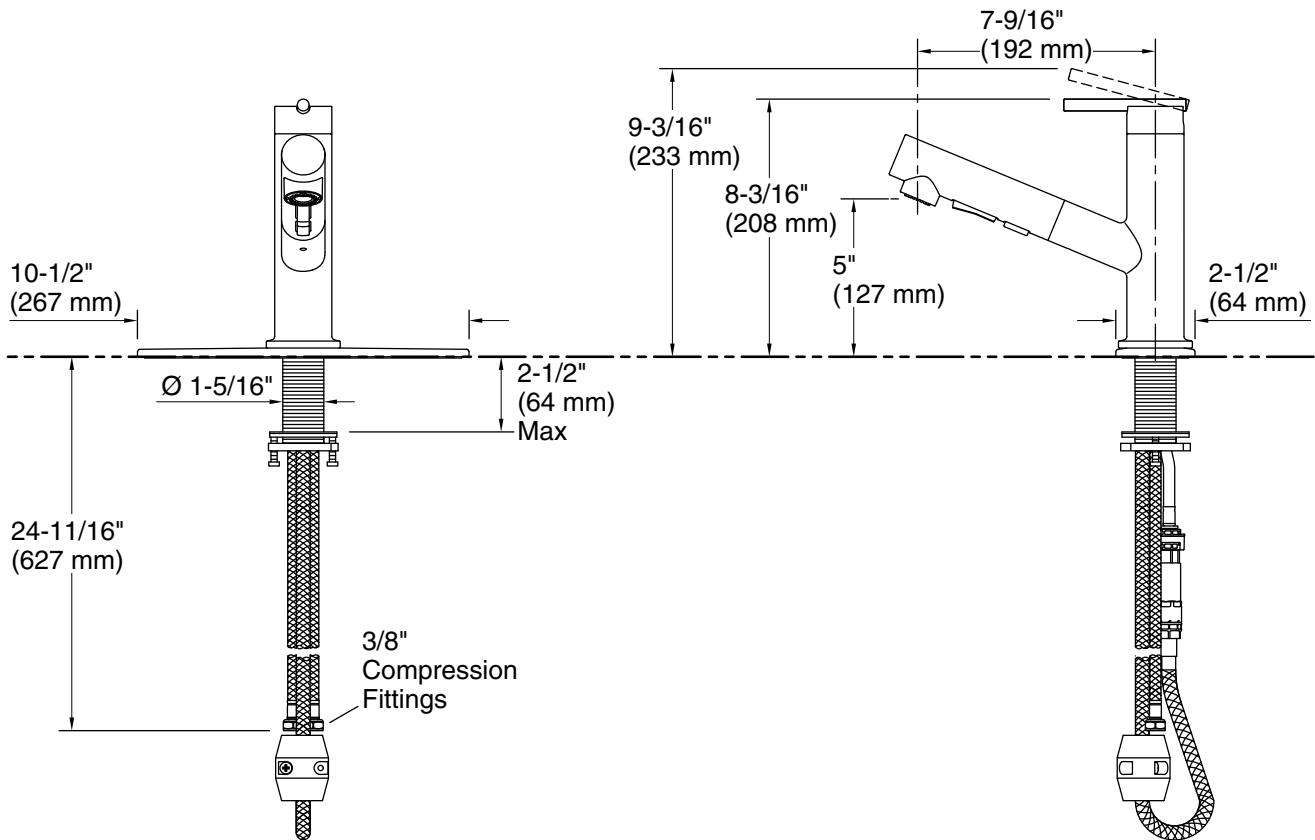

Technical Information

All product dimensions are nominal.

Faucet:

Flow rate: 1.5 gal/min (5.7 l/min)

Drain included: No

Spout:

Spout reach: 7-9/16" (192 mm)

Handshower: