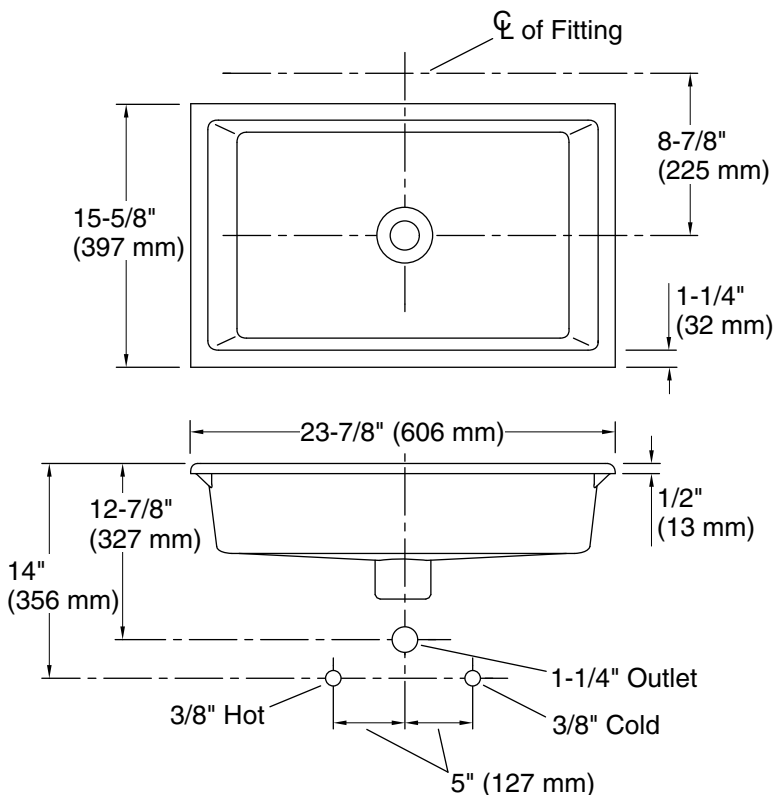

Features

- Rectangular basin
- Overflow drain
- No faucet holes; requires wall- or counter-mount faucet
- Coordinates with other products in the Kathryn collection

Material

- Vitreous china

Installation

- Undermount

Recommended ADA Installation

Technical Information

All product dimensions are nominal.

Basin configuration: Single Bowl

Bowl area (Only): Length: 21-3/8" (543 mm)
Width: 13-1/8" (333 mm)
Bowl depth: 4-7/8" (123 mm)
Water depth: 3-5/16" (84 mm)

With overflow: Yes

Drain hole: 1-3/4" (44 mm)

Template: Undermount, 1241343-7, required, not included

Notes

Install this product according to the installation instructions.

NOTICE: Countertop manufacturer or cutter must use the current product template available at www.kohler.com, or by calling 1-800-4KOHLER. Kohler Co. is not responsible for cutout errors when the incorrect cutout template is used.

Select a faucet with a minimum spout reach of 4-5/8" (117 mm). Refer to the faucet rough-in dimensions to ensure the spout will reach over the bathroom sink rim into the basin.

ADA, CSA B651 compliant when installed to the specific requirements of these regulations.