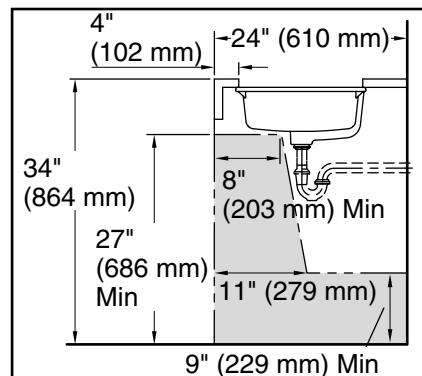

Features

- Rectangular basin
- Overflow drain
- No faucet holes; requires wall- or counter-mount faucet
- Coordinates with other products in the Kathryn collection

Material

- Vitreous china

Installation

- Undermount

Recommended ADA Installation

Technical Information

All product dimensions are nominal.

Basin configuration: Single Bowl

Bowl area (Only): Length: 21-3/8" (543 mm)
Width: 13-1/8" (333 mm)
Bowl depth: 4-7/8" (123 mm)
Water depth: 3-5/16" (84 mm)

With overflow: Yes

Drain hole: 1-3/4" (44 mm)

Template: Undermount, 1241343-7, required, not included

Notes

Install this product according to the installation instructions.

NOTICE: Countertop manufacturer or cutter must use the current product template available at www.kohler.com, or by calling 1-800-4KOHLER. Kohler Co. is not responsible for cutout errors when the incorrect cutout template is used.

Select a faucet with a minimum spout reach of 4-5/8" (117 mm). Refer to the faucet rough-in dimensions to ensure the spout will reach over the bathroom sink rim into the basin.

ADA, CSA B651 compliant when installed to the specific requirements of these regulations.