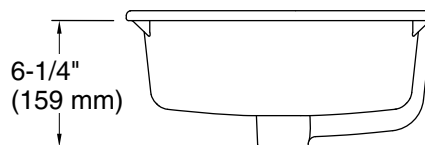

Recommended ADA Installation

Technical Information

All product dimensions are nominal.

Basin configuration: Single Bowl

Bowl area (Only): Length: 21-3/8" (543 mm)
Width: 13-1/8" (333 mm)
Bowl depth: 4-7/8" (123 mm)
Water depth: 3-5/16" (84 mm)

Select a faucet with a minimum spout reach of 4-5/8" (117 mm). Refer to the faucet rough-in dimensions to ensure the spout will reach over the bathroom sink rim into the basin.

ADA, CSA B651 compliant when installed to the specific requirements of these regulations.