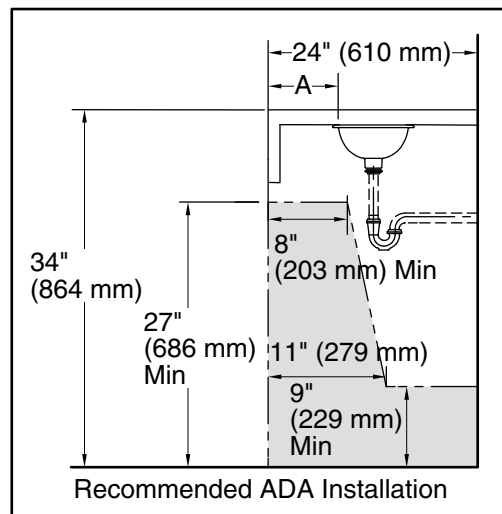

	A
Drop-in	4-3/8" (137 mm)
Under-mount (shown)	4-3/8" (137 mm)

Technical Information

All product dimensions are nominal.

Basin configuration:	Single Bowl
Basin area (Only):	Length: 10-5/8" (270 mm) Width: 10-5/8" (270 mm) Bowl depth: 5" (127 mm) Water depth: 4-3/4" (121 mm)
With overflow:	No
Drain hole:	1-3/4" (44 mm)
Template:	116214-7, required, included

Notes

Install this product according to the installation instructions.

Spout must be a minimum of 4-1/2" (114 mm) long for adequate clearance into bathroom sink.

Supplied basin clamp assembly for under-mount installation requires 1" (25 mm) minimum countertop thickness. Installer must supply hardware for thinner countertops.