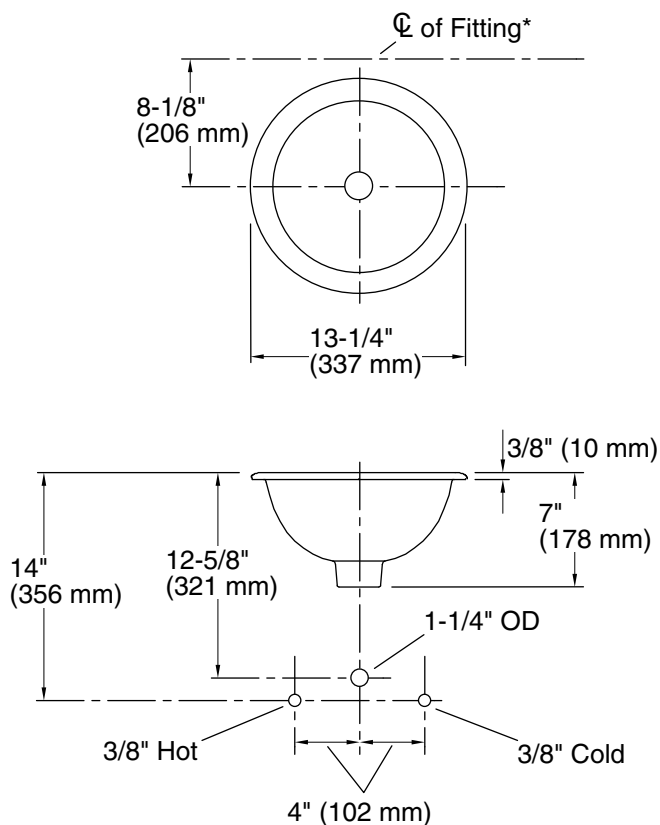

	A
Drop-in	4-3/8" (137 mm)
Under-mount (shown)	4-3/8" (137 mm)

Technical Information

All product dimensions are nominal.

Basin configuration:	Single Bowl
Basin area (Only):	Length: 10-5/8" (270 mm) Width: 10-5/8" (270 mm) Bowl depth: 5" (127 mm) Water depth: 4-3/4" (121 mm)
With overflow:	No
Drain hole:	1-3/4" (44 mm)
Template:	116214-7, required, included

Notes

Install this product according to the installation instructions.

Spout must be a minimum of 4-1/2" (114 mm) long for adequate clearance into bathroom sink.

Supplied basin clamp assembly for under-mount installation requires 1" (25 mm) minimum countertop thickness. Installer must supply hardware for thinner countertops.