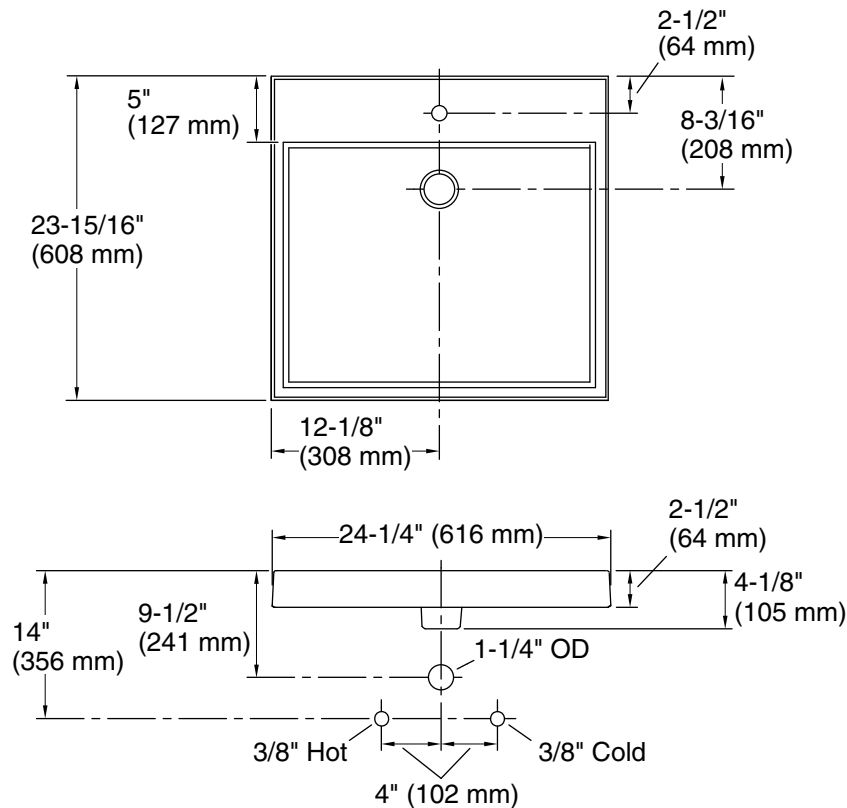

Purist®
Vessel bathroom sink
K-2314-1

Features

- Single faucet hole
- Square, shallow basin
- Coordinates with other products in the Purist collection

Material

- Fireclay

Installation

- Drop-in or wall-mount

THE BOLD LOOK
OF **KOHLER®**

Technical Information

All product dimensions are nominal.

Basin configuration:	Single Bowl
Bowl area (Only):	Length: 22" (559 mm) Width: 17-1/2" (445 mm) Water depth: 1-3/4" (44 mm)
Number of deck holes:	1
Faucet hole(s):	1-3/8" (35 mm)
Template:	1014137-7, required, included