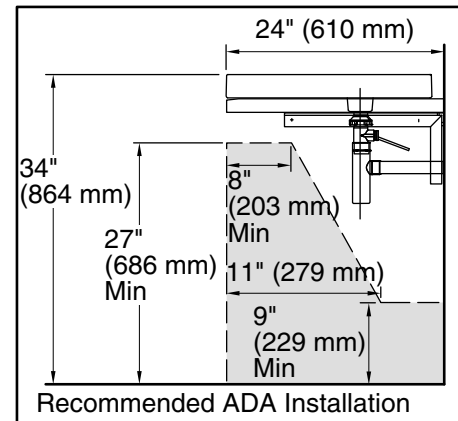

Purist®
Vessel bathroom sink
K-2314-1

Features

- Single faucet hole
- Square, shallow basin
- Coordinates with other products in the Purist collection

Material

- Fireclay

Installation

- Drop-in or wall-mount

THE BOLD LOOK
OF **KOHLER®**

Technical Information

All product dimensions are nominal.

Basin configuration:	Single Bowl
Bowl area (Only):	Length: 22" (559 mm) Width: 17-1/2" (445 mm) Water depth: 1-3/4" (44 mm)
Number of deck holes:	1
Faucet hole(s):	1-3/8" (35 mm)
Template:	1014137-7, required, included