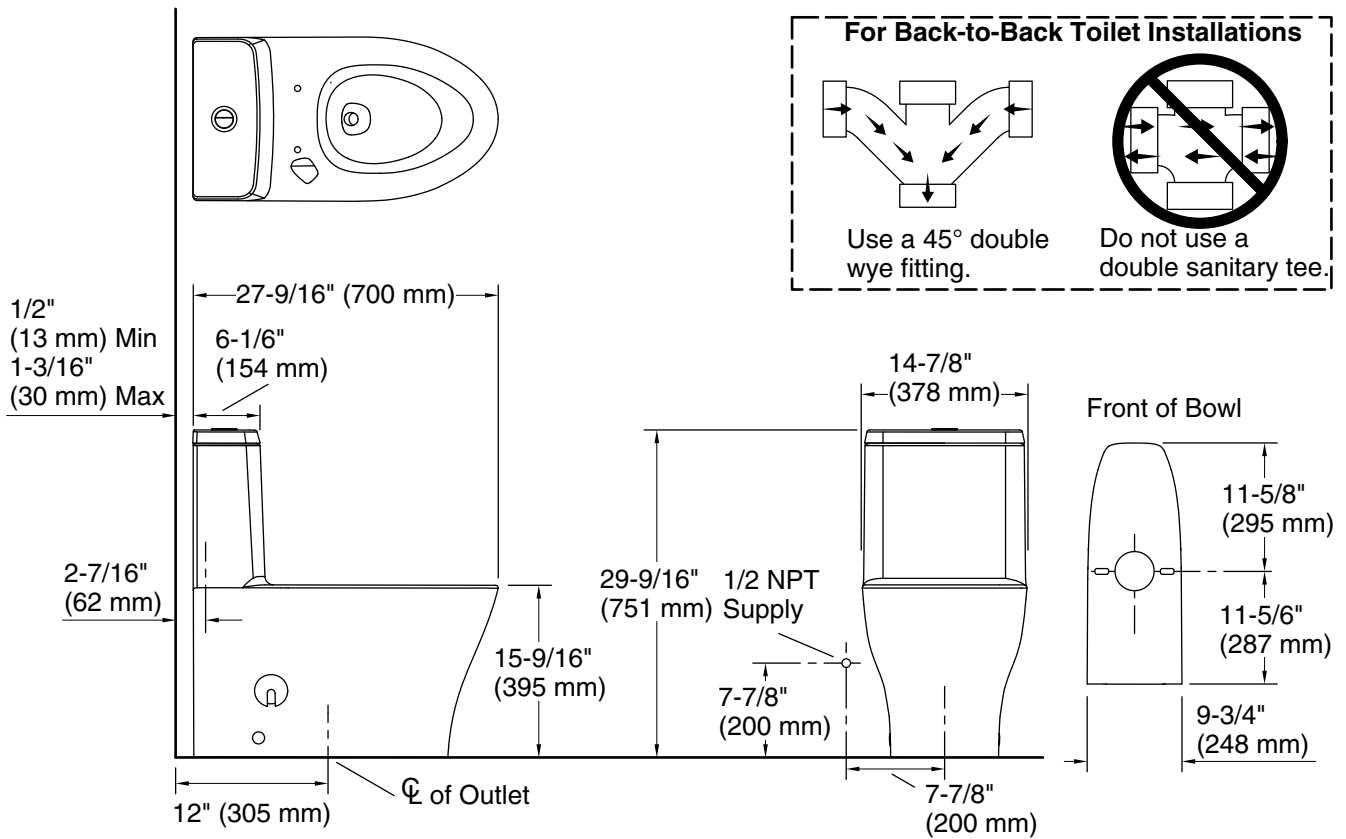

Features

- One-piece toilets integrate the tank and bowl into a seamless, easy-to-clean design
- Elongated bowl offers added room and comfort
- Smooth and rounded edges help prevent injury
- Rim-to-floor height: 15-9/16" (395 mm)
- Top-mount dual-flush actuator offers a choice of 0.8 or 1.28 gpf (3.0 or 4.8 lpf)
- 2" (51 mm) ceramic trapway
- Fully skirted trapway simplifies cleaning
- Revolution 360™ flushing technology generates a forceful swirling motion to keep the bowl clean longer
- Hidden cord design conceals bidet seat cords (bidet seat sold separately)

Installation

- Floor-mount/floor outlet
- Standard 12" (305 mm) S-trap rough-in
- Requires connection to toilet water supply line. All hoses and connections are included

Codes/Standards

None Applicable

See website for detailed warranty information.

Technical Information

All product dimensions are nominal.

Toilet type:	Floor-mount
Waste Outlet:	Floor
Flush type:	Revolution 360
Trap passageway:	1-15/16" (49 mm)
Rim to water surface:	6-1/4" (158 mm)
Rough-in:	12" (305 mm)