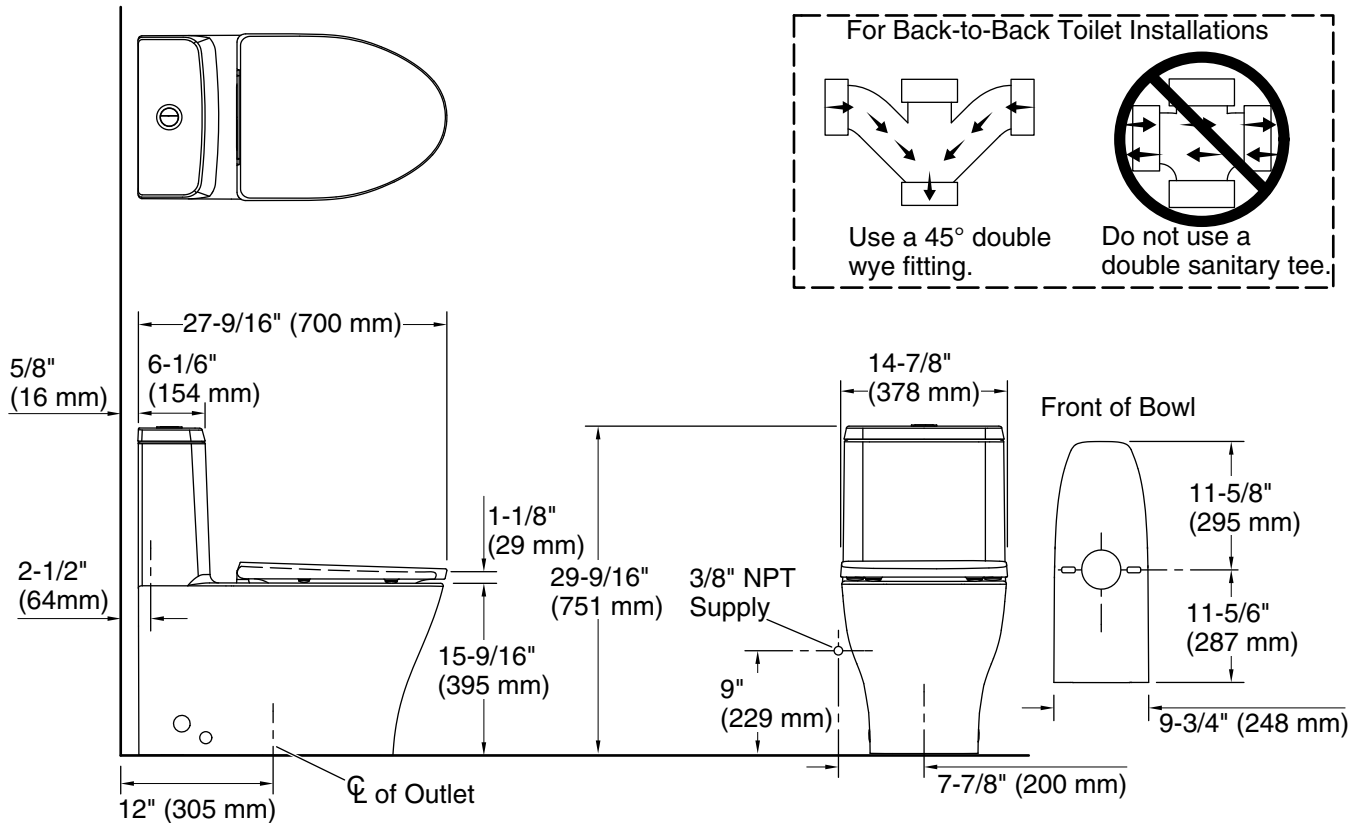

Technical Information

All product dimensions are nominal.

Toilet type:	Floor-mount
Waste Outlet:	Floor
Bowl shape:	Compact elongated
Flush type:	Class Five
Trap passageway:	2" (51 mm)
Water surface size:	7-3/4" x 5-3/4" (197 mm x 146 mm)
Rim to water surface:	6-1/4" (158 mm)
Rough-in:	12" (305 mm)
Seat-mounting holes:	5-1/2" (140 mm)
Template:	Footprint, 1392770-7, not required, included

Fixture Supply Requirements

Min static pressure:	20 psi (137.9 kPa)
Max static pressure:	80 psi (551.6 kPa)
Min flowing pressure:	15 psi (103.4 kPa)

1-800-4KOHLER (1-800-456-4537)

Kohler Co. reserves the right to make revisions without notice to product specifications.

For the most current Specification Sheet, go to www.kohler.com USA or www.kohler.ca Canada

7-8-2024 22:39 - US

Notes

Install this product according to the installation instructions.