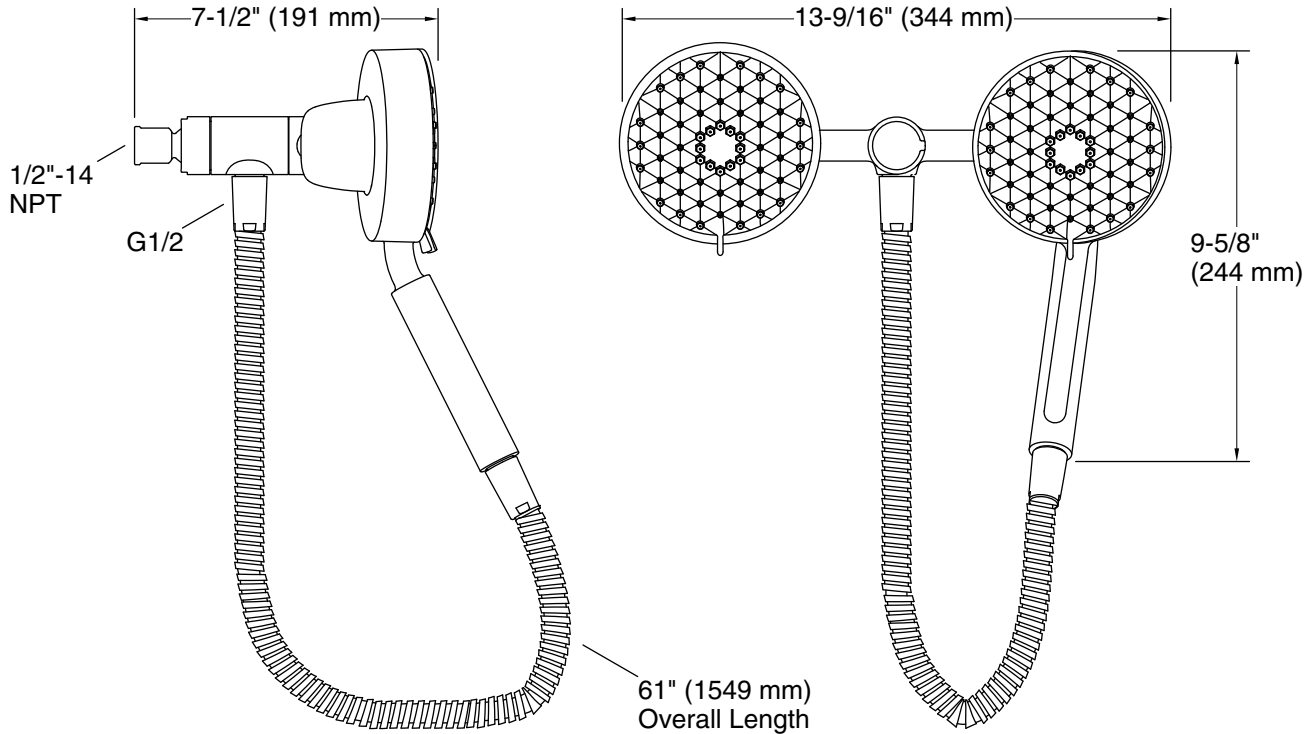

Features

- Multifunction showerhead and handshower each have advanced spray engines to provide three experiences: wide coverage, intense drenching, and targeted spray
- Wide coverage spray produces an encompassing spray for everyday use
- Intense drenching spray delivers a forceful spray ideal for rinsing shampoo from hair
- Targeted spray is a focused stream for targeting sore muscles or use as a utility spray
- Pause feature temporarily pauses water flow to conserve water while you lather, shave, or shampoo
- MasterClean™ sprayface features an easy-to-clean surface that withstands mineral buildup and maximizes spray performance
- 1.75 gpm (6.6 lpm) maximum flow rate at 45 psi (3.1 bar)
- Box includes: Showerhead, handshower, 60" (1524 mm) metal hose

K-933 Shower Arm and Flange
K-7395 Shower Arm and Flange
K-7397 Shower Arm and Flange
K-20005 Shower Arm and Flange
K-26318 Shower arm and flange

Codes/Standards

ASME A112.18.1/CSA B125.1
DOE - Energy Policy Act 1992
EPA WaterSense®
California Energy Commission (CEC)
IAPMO Certification

Technical Information

All product dimensions are nominal.

Handshower:

Rated maximum flow: 1.75 gal/min (6.6 l/min)

Showerhead/Body Spray:

Rated maximum flow: 1.75 gal/min (6.6 l/min)

Notes

Install this product according to the installation instructions.