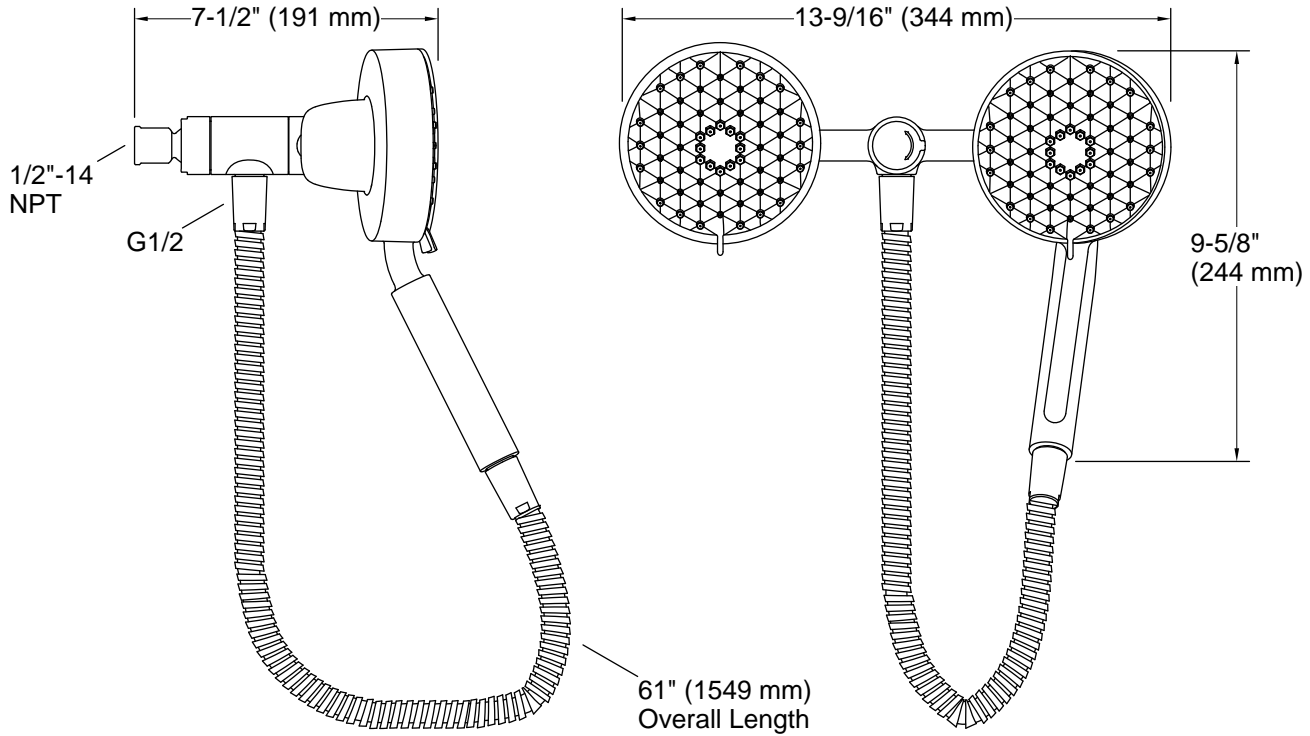

### Features

- Multifunction showerhead and handshower each have advanced spray engines to provide three experiences: wide coverage, intense drenching, and targeted spray
- Wide coverage spray produces an encompassing spray for everyday use
- Intense drenching spray delivers a forceful spray ideal for rinsing shampoo from hair
- Targeted spray is a focused stream for targeting sore muscles or use as a utility spray
- Pause feature temporarily pauses water flow to conserve water while you lather, shave, or shampoo
- MasterClean™ sprayface features an easy-to-clean surface that withstands mineral buildup and maximizes spray performance
- 1.75 gpm (6.6 lpm) maximum flow rate at 45 psi (3.1 bar)
- Box includes: Showerhead, handshower, 60" (1524 mm) metal hose

### Technical Information

All product dimensions are nominal.