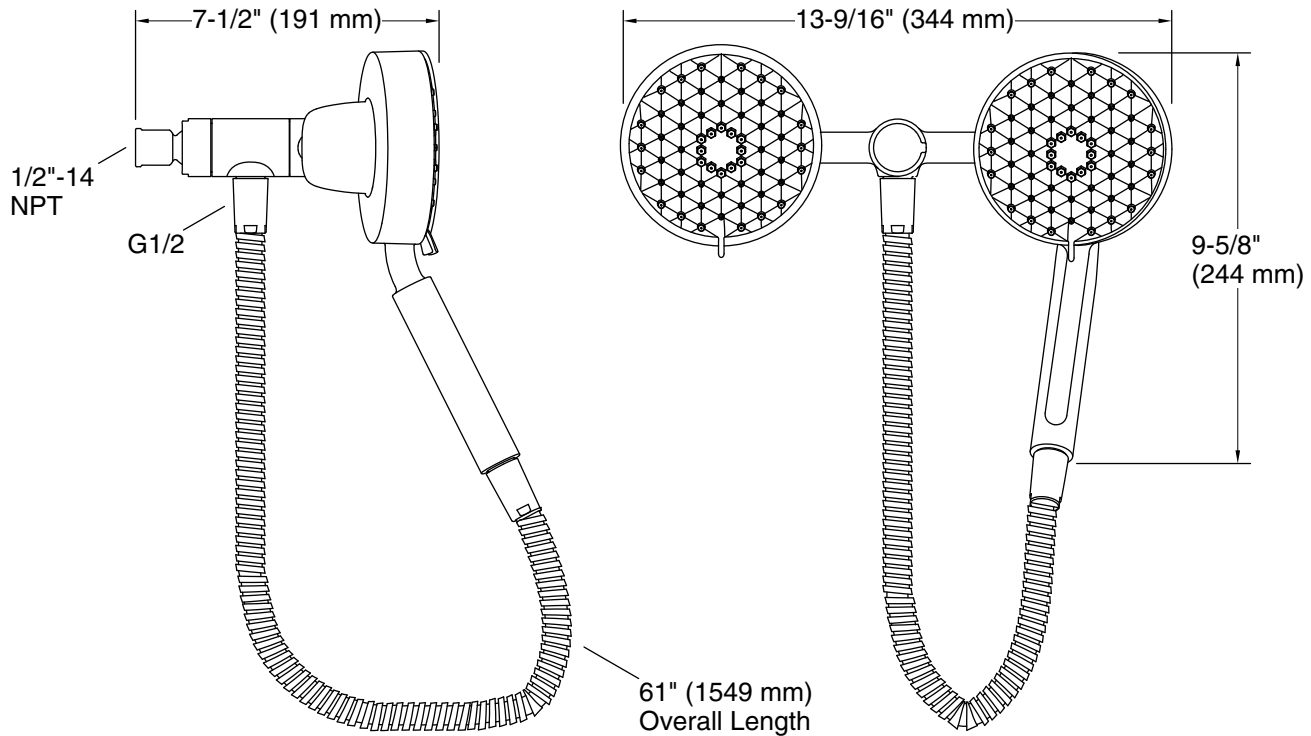

Technical Information

All product dimensions are nominal.

Handshower:

Rated maximum flow: 2.5 gal/min (9.5 l/min)

Showerhead/Body Spray:

Rated maximum flow: 2.5 gal/min (9.5 l/min)

Notes

Install this product according to the installation instructions.