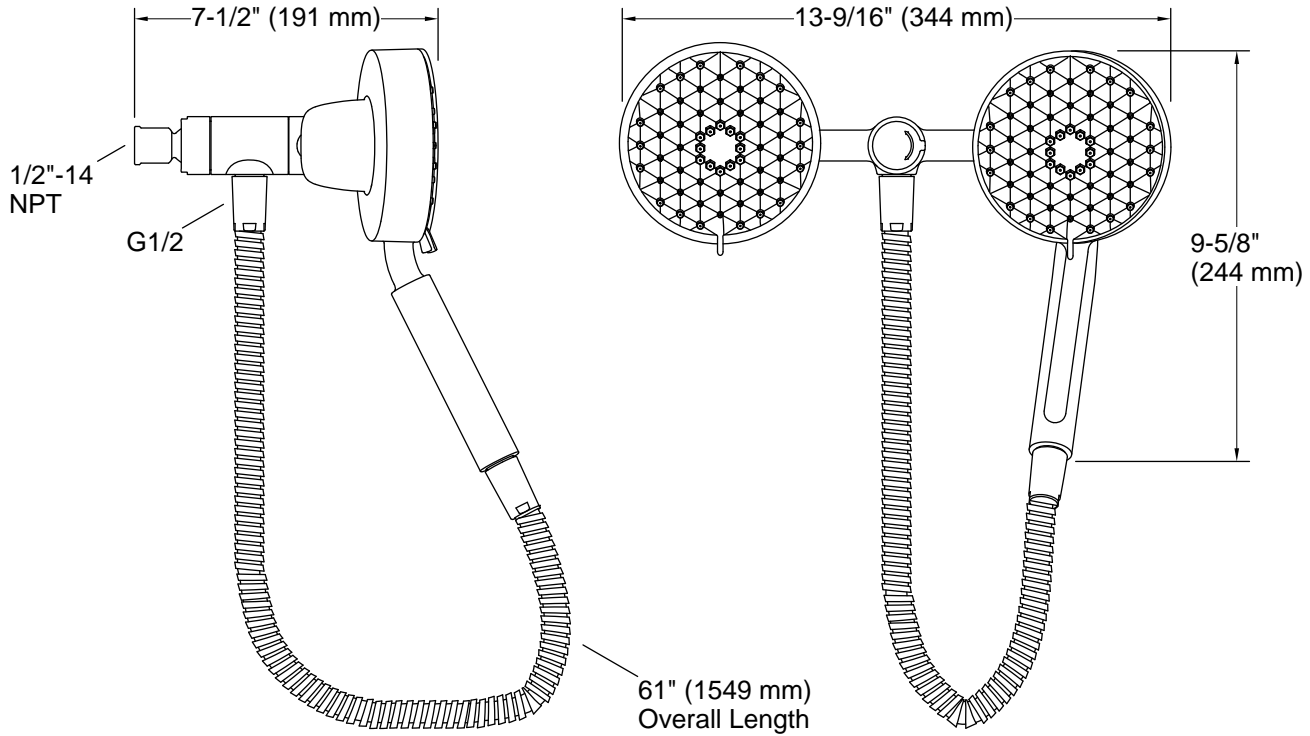

### Features

- Multifunction showerhead and handshower each have advanced spray engines to provide three experiences: wide coverage, intense drenching, and targeted spray
- Wide coverage spray produces an encompassing spray for everyday use
- Intense drenching spray delivers a forceful spray ideal for rinsing shampoo from hair
- Targeted spray is a focused stream for targeting sore muscles or use as a utility spray
- Pause feature temporarily pauses water flow to conserve water while you lather, shave, or shampoo
- MasterClean™ sprayface features an easy-to-clean surface that withstands mineral buildup and maximizes spray performance
- 2.5 gpm (9.5 lpm) maximum flow rate at 45 psi (3.1 bar)
- Box includes: Showerhead, handshower, 60" (1524 mm) metal hose

### Technical Information

All product dimensions are nominal.