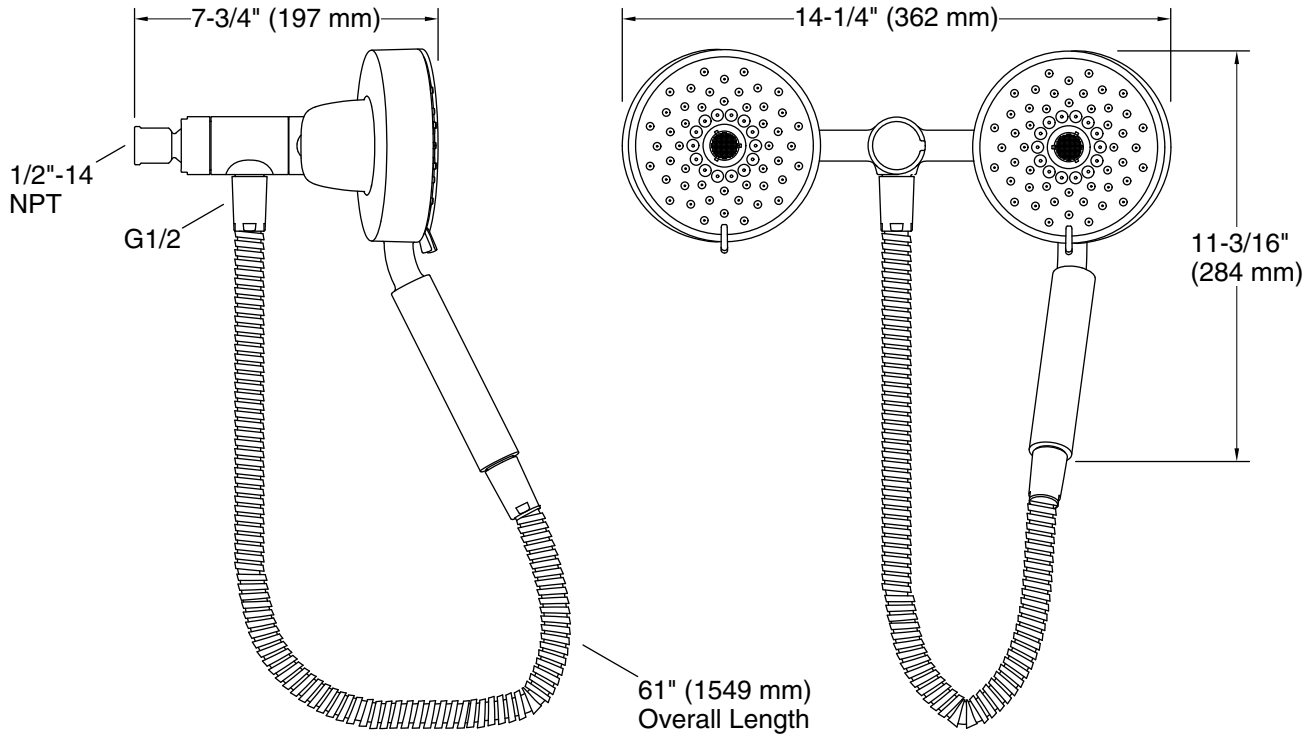

Features

- Multifunction showerhead and handshower each have advanced spray engines to provide three experiences: full coverage, pulsating massage, and silk spray
- Full coverage spray produces an encompassing spray ideal for everyday use
- Pulsating massage spray targets sore muscles to ease away aches and pains
- Silk spray releases a dense, luxurious spray ideal for rinsing
- Pause feature temporarily pauses water flow to conserve water while you lather, shave, or shampoo
- MasterClean™ sprayface features an easy-to-clean surface that withstands mineral buildup and maximizes spray performance
- 1.75 gpm (6.6 lpm) maximum flow rate at 45 psi (3.1 bar)
- Box includes: Showerhead, handshower, 60" (1524 mm) metal hose

K-933 Shower Arm and Flange
K-7395 Shower Arm and Flange
K-7397 Shower Arm and Flange
K-20005 Shower Arm and Flange
K-26318 Shower arm and flange

Codes/Standards

ASME A112.18.1/CSA B125.1
DOE - Energy Policy Act 1992
EPA WaterSense®
California Energy Commission (CEC)
IAPMO Certification

Technical Information

All product dimensions are nominal.

Handshower:

Rated maximum flow: 1.75 gal/min (6.6 l/min)

Showerhead/Body Spray:

Rated maximum flow: 1.75 gal/min (6.6 l/min)

Notes

Install this product according to the installation instructions.