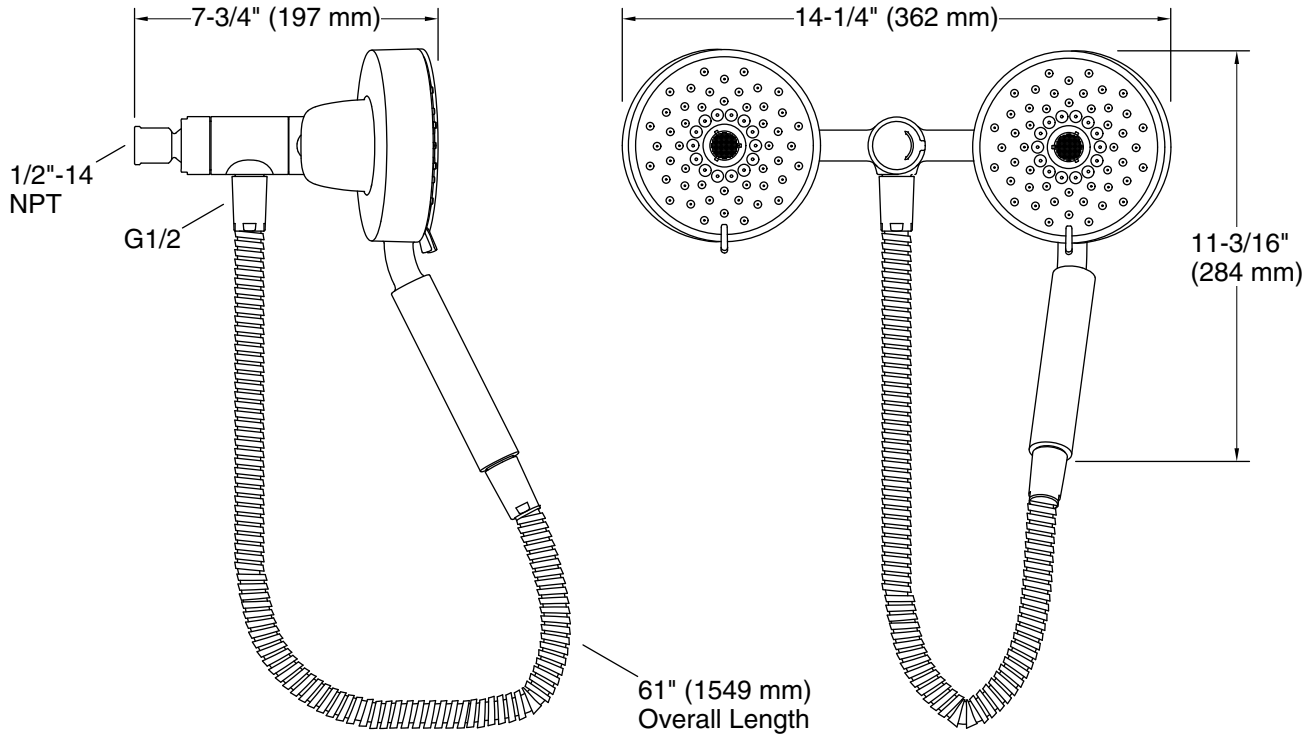

Features

- Multifunction showerhead and handshower each have advanced spray engines to provide three experiences: full coverage, pulsating massage, and silk spray
- Full coverage spray produces an encompassing spray ideal for everyday use
- Pulsating massage spray targets sore muscles to ease away aches and pains
- Silk spray releases a dense, luxurious spray ideal for rinsing
- Pause feature temporarily pauses water flow to conserve water while you lather, shave, or shampoo
- MasterClean™ sprayface features an easy-to-clean surface that withstands mineral buildup and maximizes spray performance
- 2.5 gpm (9.5 lpm) maximum flow rate at 45 psi (3.1 bar)
- Box includes: Showerhead, handshower, 60" (1524 mm) metal hose

K-933 Shower Arm and Flange
K-7395 Shower Arm and Flange
K-7397 Shower Arm and Flange
K-20005 Shower Arm and Flange
K-26318 Shower arm and flange

Codes/Standards

ASME A112.18.1/CSA B125.1
DOE - Energy Policy Act 1992
IAPMO Certification

Technical Information

All product dimensions are nominal.

Spout:

Handshower rated max flow: 2.5 gal/min (9.5 l/min)

Shower/Rainhead rated max flow: 2.5 gal/min (9.5 l/min)

Notes

Install this product according to the installation instructions.