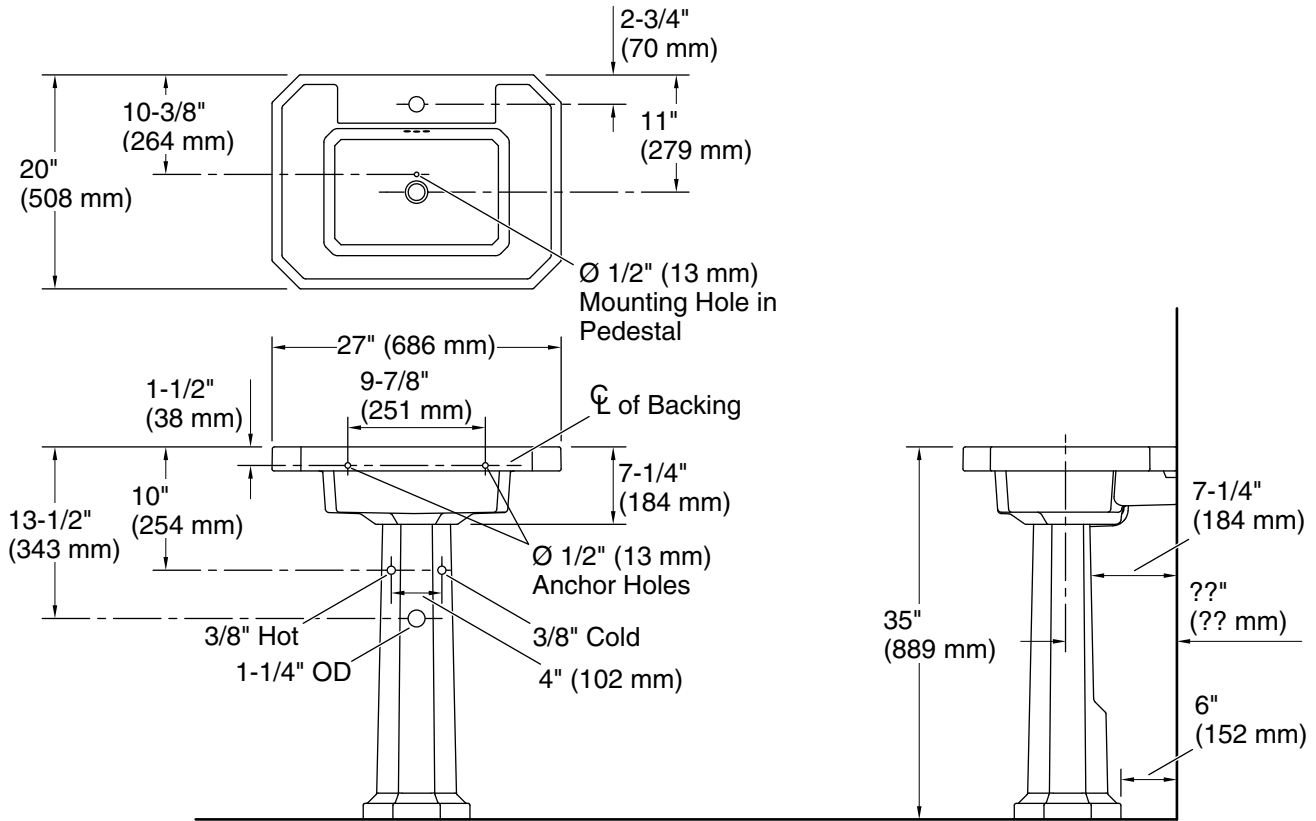

Technical Information

All product dimensions are nominal.

Basin configuration:	Single Bowl
Bowl area (Only):	Length: 17" (432 mm) Width: 11-1/2" (292 mm) Water depth: 4-1/8" (105 mm)
Number of deck holes:	1
Faucet hole(s):	1-3/8" (35 mm)
Drain hole:	1-3/4" (44 mm)

Notes

Install this product according to the installation instructions.