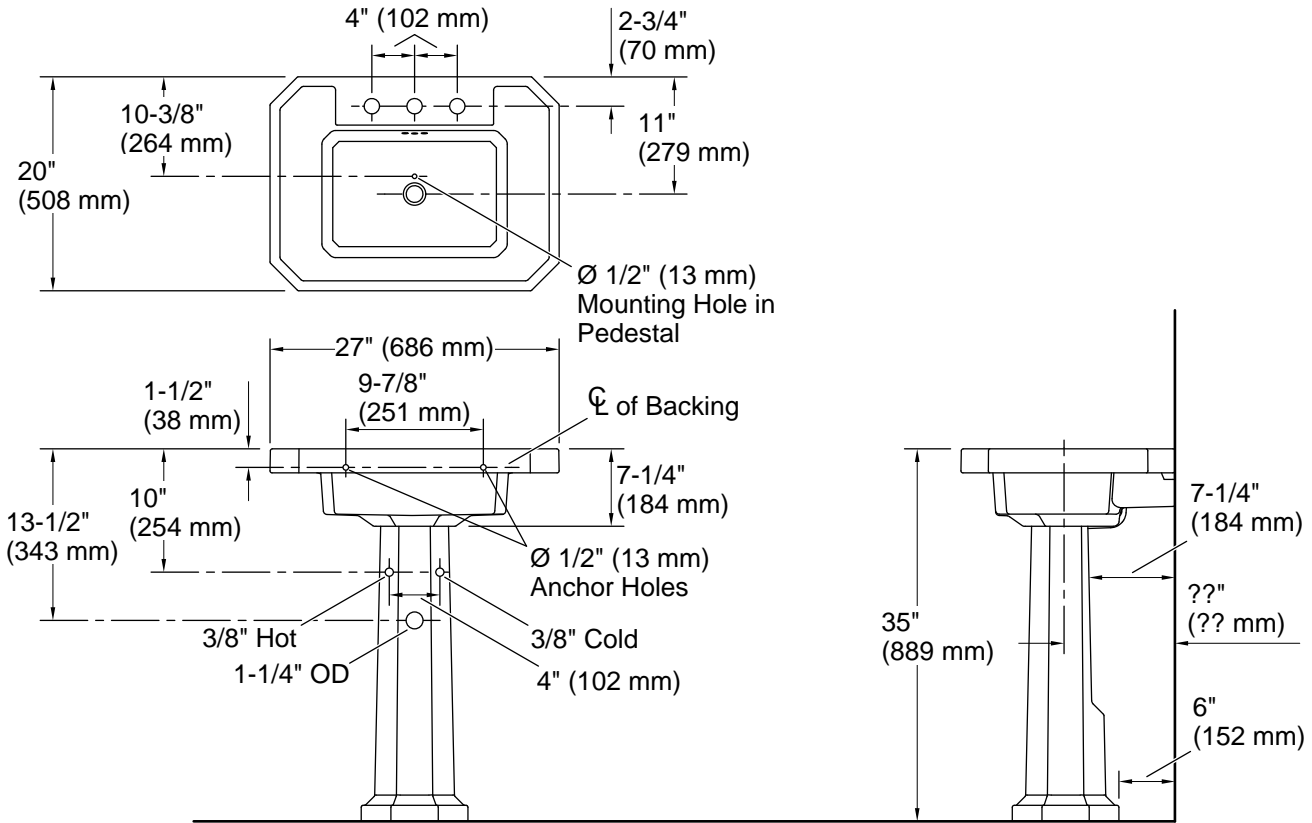

Features

- 8" (203 mm) widespread faucet holes
- Rectangular basin
- Overflow drain
- Combination consists of the K-2323-8 sink and the K-2324 pedestal
- Coordinates with other products in the Kathryn collection

- 1041816 Hardware kit, Hollow Wall

Codes/Standards

- ASME A112.19.2/CSA B45.1
- IAPMO Certification

KOHLER® One-Year Limited Warranty

See website for detailed warranty information.

Technical Information

All product dimensions are nominal.

Basin configuration:	Single Bowl
Bowl area (Only):	Length: 17" (432 mm) Width: 11-1/2" (292 mm) Water depth: 4-1/8" (105 mm)
Number of deck holes:	3
Faucet hole(s):	1-3/8" (35 mm)
Drain hole:	1-3/4" (44 mm)