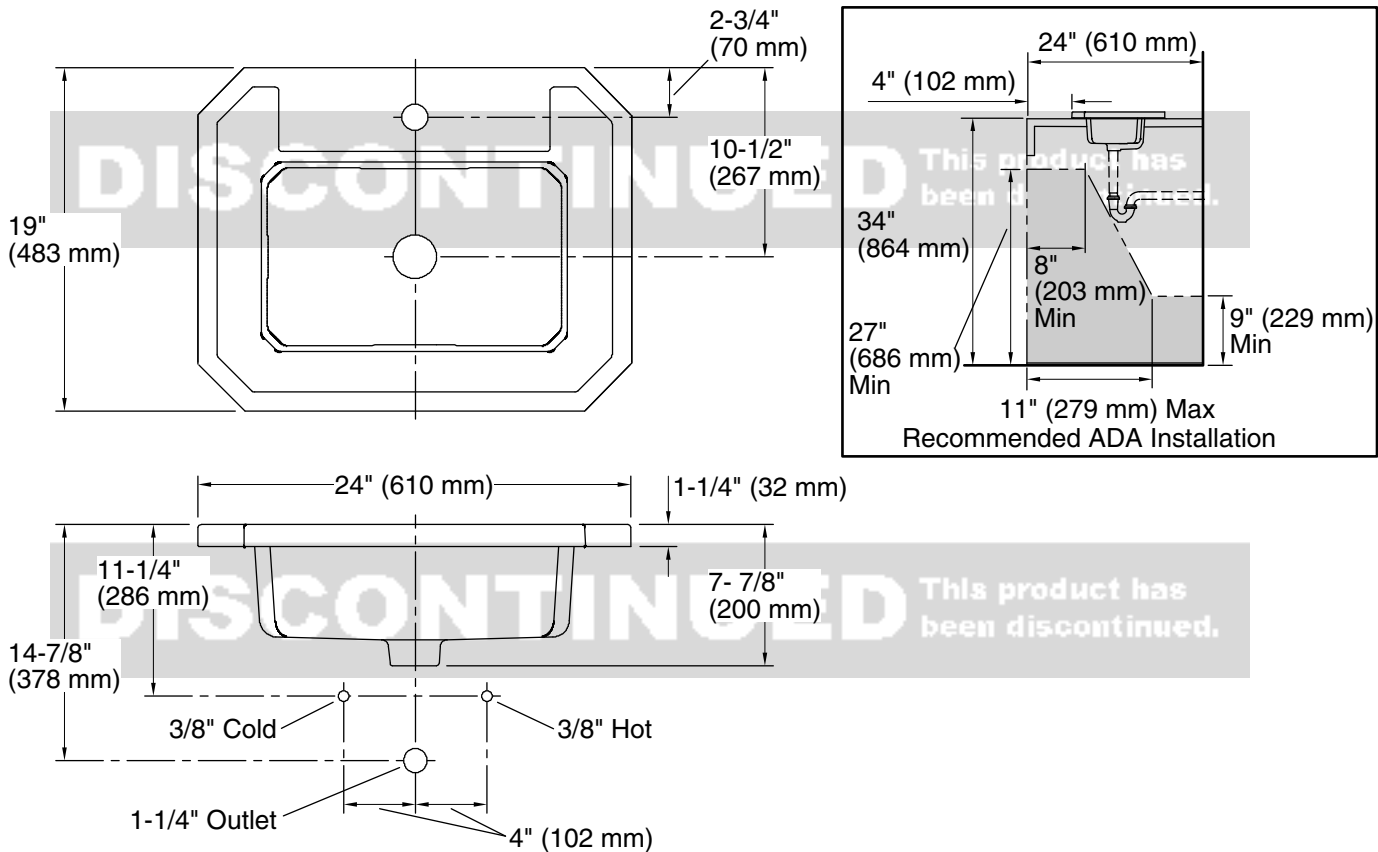

Features

- Single faucet hole
- Rectangular basin
- Overflow drain
- Coordinates with other products in the Kathryn collection

Material

- Vitreous china

Installation

- Drop-in

Recommended Products/Accessories

- K-8998 P-Trap
- K-23726 Drain treatment
- K-23725 Cast iron cleaner

ADA **CSA B651** **OBC**

Codes/Standards

ASME A112.19.2/CSA B45.1
ADA
ICC/ANSI A117.1
CSA B651
OBC
IAPMO Certification

KOHLER® One-Year Limited Warranty

See website for detailed warranty information.

DISCONTINUED This product has been discontinued.

Technical Information

All product dimensions are nominal.

Basin configuration:	Single Bowl
Bowl area (Only):	Length: 17" (432 mm) Width: 10-1/2" (267 mm) Water depth: 4-1/8" (105 mm)
Number of deck holes:	1
Faucet hole(s):	1-3/8" (35 mm)
Drain hole:	1-3/4" (44 mm)
Template:	1014798-7, required, included