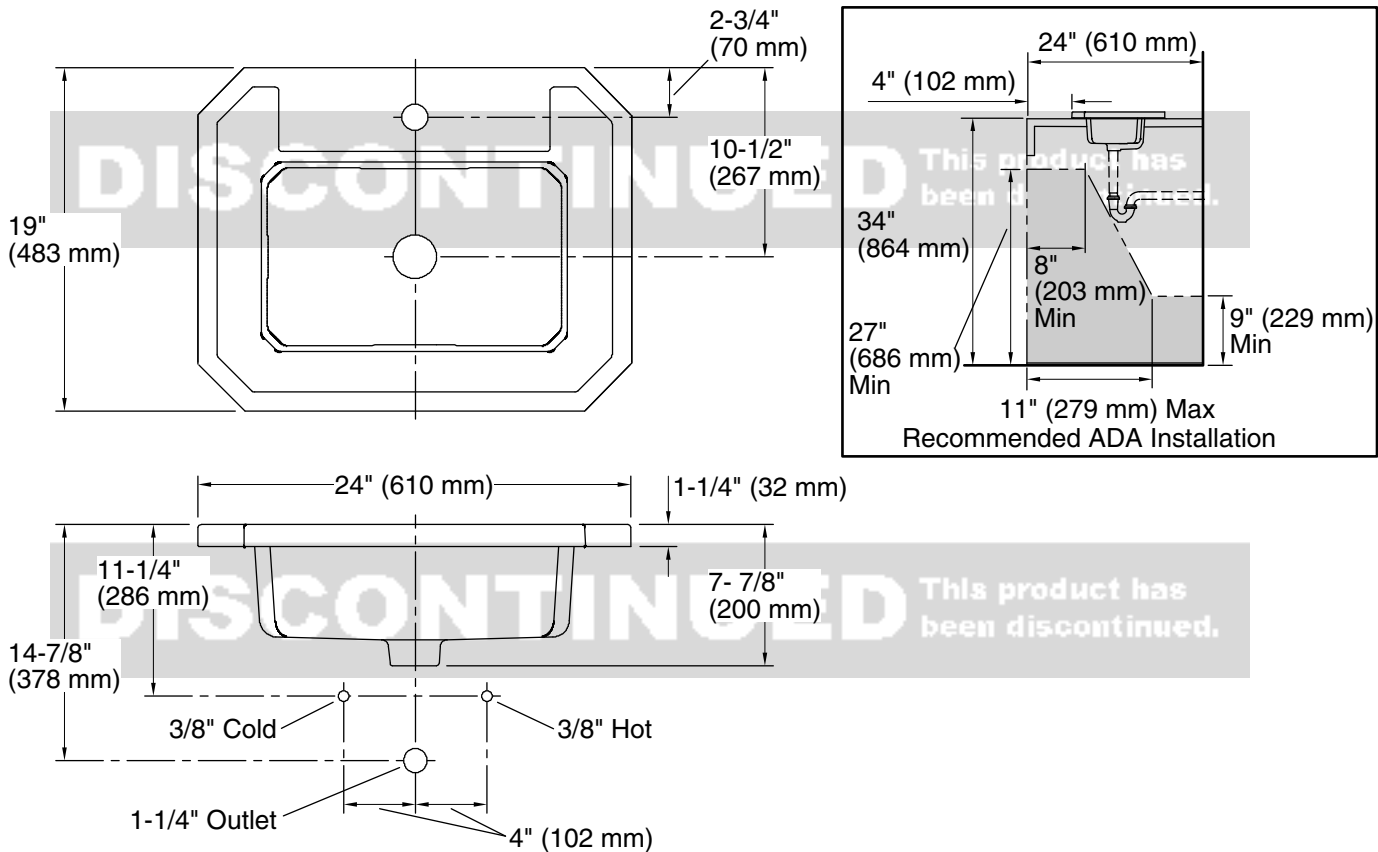

Features

- Single faucet hole
- Rectangular basin
- Overflow drain
- Coordinates with other products in the Kathryn collection

Material

- Vitreous china

Installation

- Drop-in

Recommended Products/Accessories

- K-8998 P-Trap
- K-23726 Drain treatment
- K-23725 Cast iron cleaner

ADA

CSA B651

OBC

Codes/Standards

ASME A112.19.2/CSA B45.1
ADA
ICC/ANSI A117.1
CSA B651
OBC

KOHLER® One-Year Limited Warranty

See website for detailed warranty information.

DISCONTINUED This product has been discontinued.

Technical Information

All product dimensions are nominal.

Basin configuration:	Single Bowl
Bowl area (Only):	Length: 17" (432 mm) Width: 10-1/2" (267 mm) Water depth: 4-1/8" (105 mm)
Number of deck holes:	1
Faucet hole(s):	1-3/8" (35 mm)
Drain hole:	1-3/4" (44 mm)
Template:	1014798-7, required, included