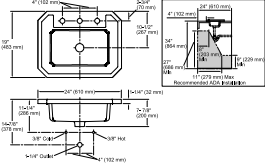

Kathryn®
Drop-in Bathroom Sink
K-2325-8

Features

- 8" (203 mm) widespread faucet holes
- Rectangular basin
- Overflow drain
- Coordinates with other products in the Kathryn collection

Material

- Vitreous china

**KOHLER® One-Year Limited
Warranty**

See website for detailed warranty information.

Technical Information

All product dimensions are nominal.

Basin configuration:	Single Bowl
Bowl area (Only):	Length: 17" (432 mm) Width: 10-1/2" (267 mm) Water depth: 4-1/8" (105 mm)
Number of deck holes:	3
Faucet hole(s):	1-3/8" (35 mm)
Drain hole:	1-3/4" (44 mm)
Template:	1014798-7, required, included