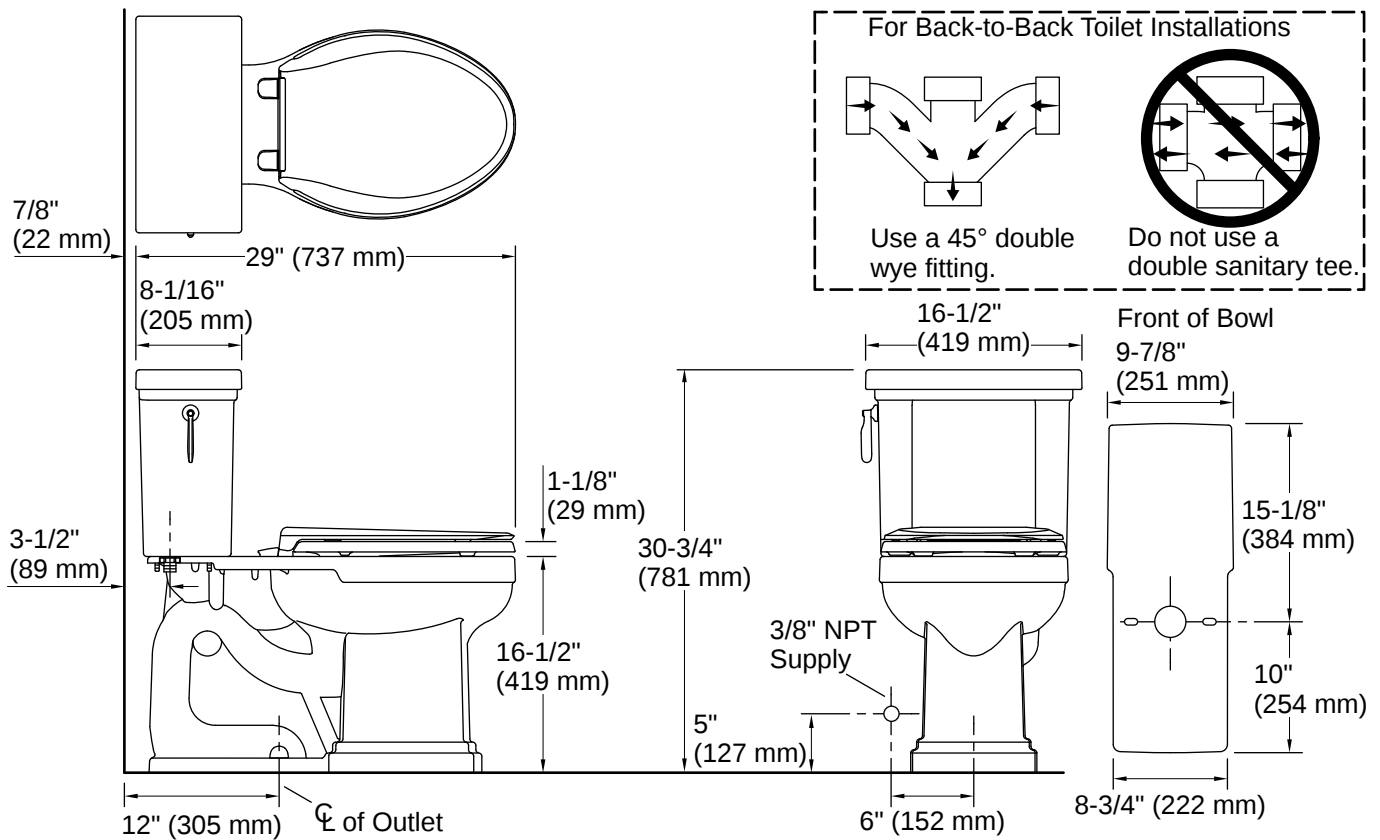

## Features

- Two-piece design
- Elongated bowl offers added room and comfort
- Comfort Height® feature offers chair-height seating that makes sitting down and standing up easier for most adults
- 1.28 gpf (4.8 lpf)
- 2-1/8" (54 mm) fully glazed trapway
- Left-hand Polished Chrome trip lever
- The Complete Solution toilets provide everything you need, including bowl, tank, seat, wax ring, and hardware
- Coordinates with other products in the Tresham collection
- Easy-to-flush canister design requires less force to actuate than a 3" (76 mm) flapper, and has 90% less exposed seal material which resists conditions that cause wear, tear, shrinkage and swelling
- AquaPiston® canister optimizes the flow out of the tank, harnessing gravity and the natural, powerful reducing cascade of water to increase the power and effectiveness of the flush

## Technical Information

Rough-in:	Standard 12" (305mm)
Flush Type:	AquaPiston
Flush Rate:	1.28 gpf (4.8 lpf)
Bowl Shape:	Elongated
Seat-Mounting Holes:	5-1/2" (140 mm)
Trapway Size:	2-1/8" (54 mm)
Trapway Type:	Exposed
Water Surface Size:	11-1/2" x 9" (292 mm x 229 mm)
Rim to Water Surface:	5-3/8" (137 mm)

## Installation

- Standard 12" (305 mm) rough-in
- Three-bolt quick-connect installation
- Supply line sold separately

## Installation Notes

*Install this product according to the installation instructions.*

For back-to-back toilet installations: Use only a 45° double wye fitting.

Product dimensions are nominal and may vary per ASME A112.19.2 tolerances.