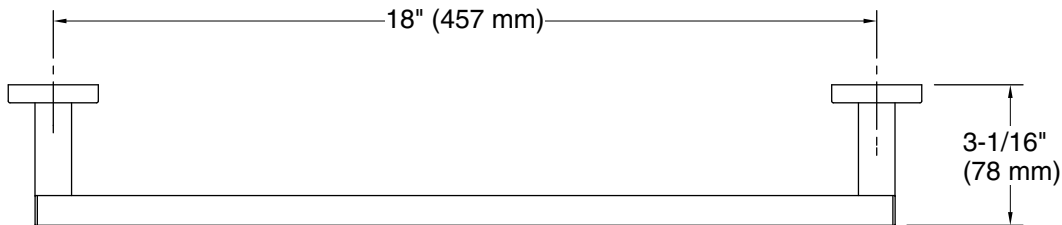

Technical Information

All product dimensions are nominal.

Material: Zinc, Stainless Steel

Notes

Install this product according to the installation instructions.

CAUTION: Risk of personal injury. Do not install these products in any area where they are likely to be used inadvertently as a grab bar or support bar. These products are not designed or intended for use as a grab bar or support bar.