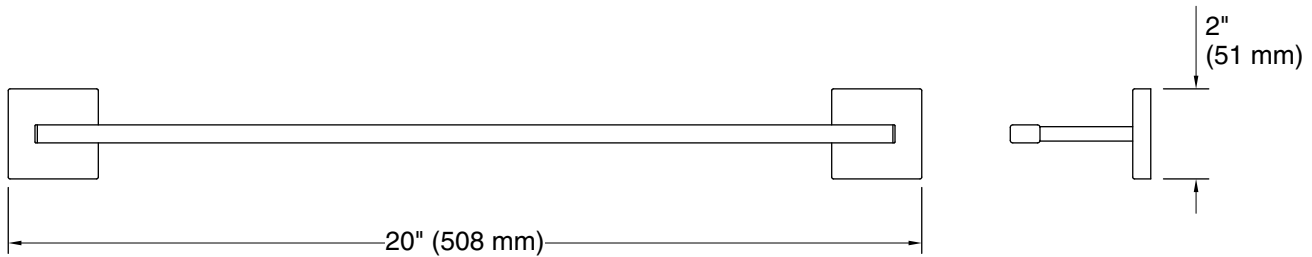

Technical Information

All product dimensions are nominal.

Material: Zinc, Stainless Steel

Notes

Install this product according to the installation instructions.

CAUTION: Risk of personal injury. Do not install these products in any area where they are likely to be used inadvertently as a grab bar or support bar. These products are not designed or intended for use as a grab bar or support bar.