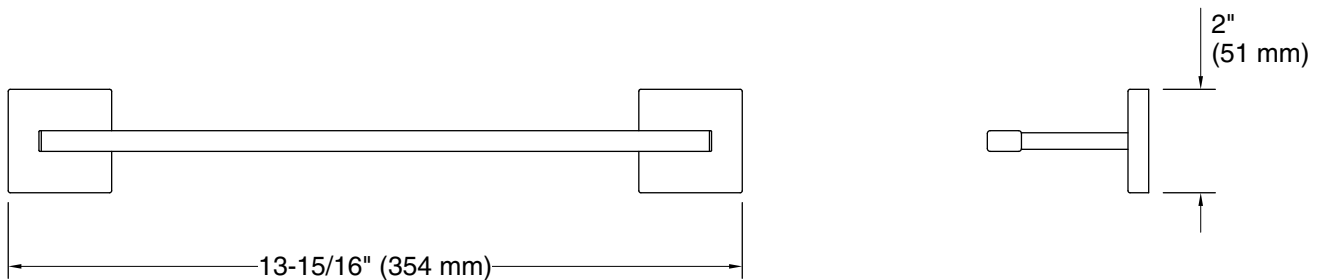

Technical Information

All product dimensions are nominal.

Material: Zinc, Stainless Steel

Notes

Install this product in accordance with the installation instructions.

CAUTION: Risk of personal injury. Do not install these products in any area where they are likely to be used inadvertently as a grab bar or support bar. These products are not designed or intended for use as a grab bar or support bar.