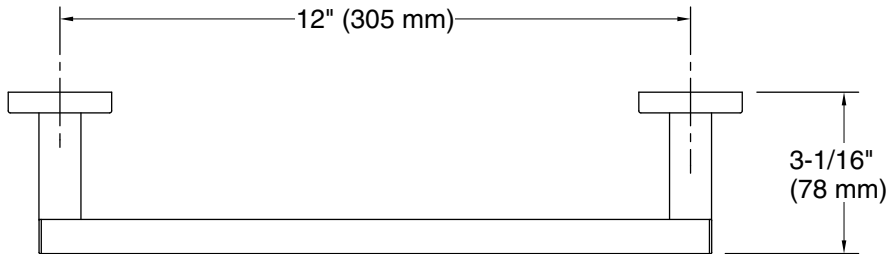

Technical Information

All product dimensions are nominal.

Material: Zinc, Stainless Steel

Notes

Install this product in accordance with the installation instructions.

CAUTION: Risk of personal injury. Do not install these products in any area where they are likely to be used inadvertently as a grab bar or support bar. These products are not designed or intended for use as a grab bar or support bar.