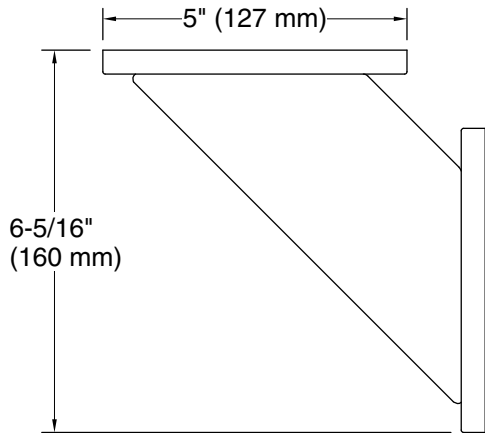

Technical Information

All product dimensions are nominal.

Material: Zinc, Stainless Steel

Notes

Install this product according to the installation instructions.