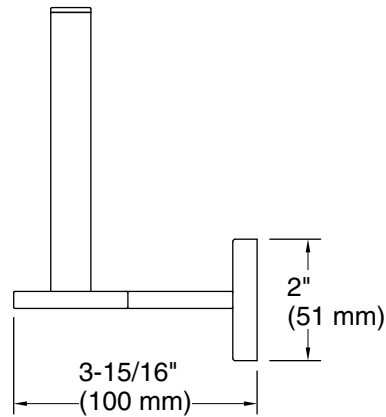

Technical Information

All product dimensions are nominal.

Material: Zinc, Stainless Steel

Notes

Install this product according to the installation instructions.

CAUTION: Risk of personal injury. Do not install these products in any area where they are likely to be used inadvertently as a grab bar or support bar. These products are not designed or intended for use as a grab bar or support bar.