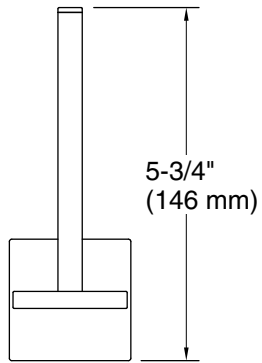

Technical Information

All product dimensions are nominal.

Material: Zinc, Stainless Steel

Notes

Install this product according to the installation instructions.

CAUTION: Risk of personal injury. Do not install these products in any area where they are likely to be used inadvertently as a grab bar or support bar. These products are not designed or intended for use as a grab bar or support bar.