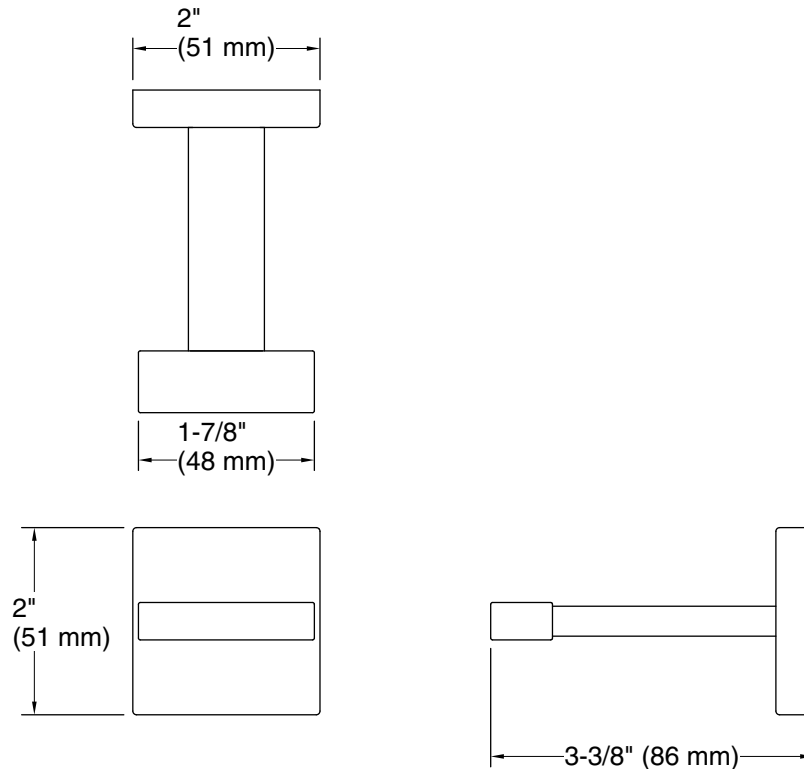

## Technical Information

All product dimensions are nominal.

Material: Zinc, Stainless Steel