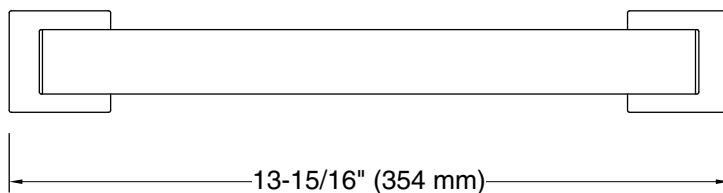

Features

- 12" (305 mm) bar
- Provides minimum 300 lb load capacity
- Coordinates with other products in the Square collection

Material

- Premium metal construction for durability and reliability
- KOHLER® finishes resist corrosion and tarnishing

Technical Information

All product dimensions are nominal.

Material: Zinc, Stainless Steel

Notes

Install this product according to the installation instructions.

WARNING: Risk of personal injury. The wall plates on the grab bar must be mounted to a brace between the wall studs. This will ensure that the weight of the user is adequately supported.