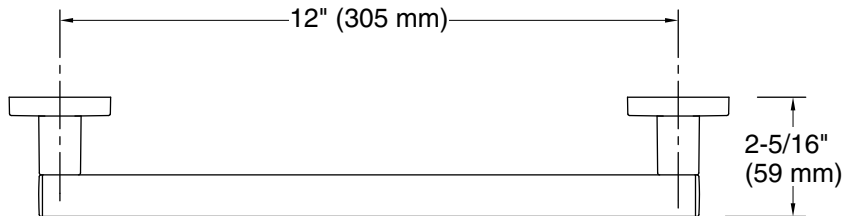

Features

- 12" (305 mm) bar
- Provides minimum 300 lb load capacity
- Coordinates with other products in the Square collection

Material

- Premium metal construction for durability and reliability
- KOHLER® finishes resist corrosion and tarnishing

Technical Information

All product dimensions are nominal.

Material: Zinc, Stainless Steel

Notes

Install this product according to the installation instructions.

WARNING: Risk of personal injury. The wall plates on the grab bar must be mounted to a brace between the wall studs. This will ensure that the weight of the user is adequately supported.