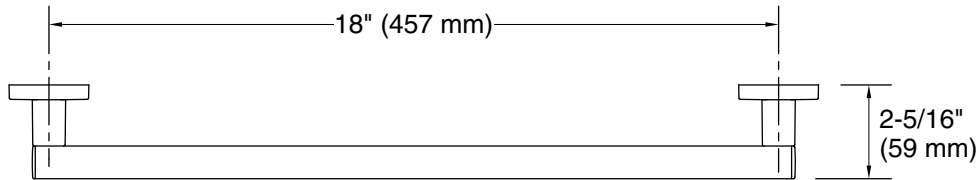

Features

- 18" (457 mm) bar
- Provides minimum 300 lb load capacity
- Coordinates with other products in the Square collection

Material

- Premium metal construction for durability and reliability
- KOHLER® finishes resist corrosion and tarnishing

Technical Information

All product dimensions are nominal.

Material: Zinc, Stainless Steel

Notes

Install this product according to the installation instructions.

WARNING: Risk of personal injury. The wall plates on the grab bar must be mounted to a brace between the wall studs. This will ensure that the weight of the user is adequately supported.