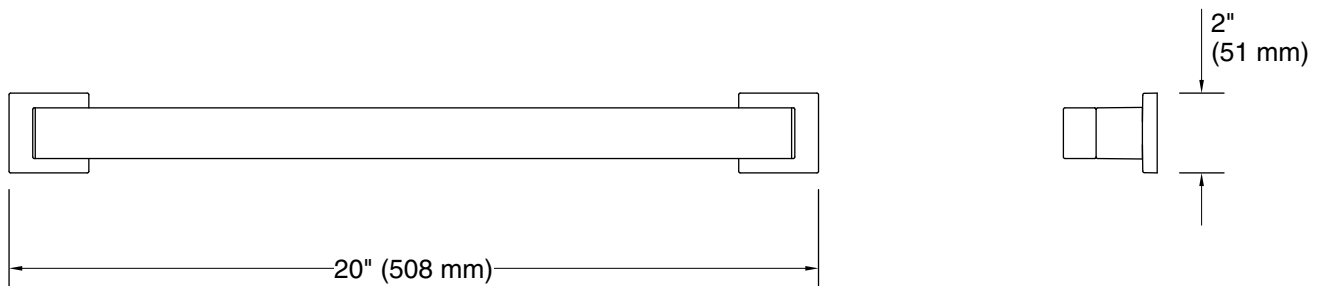

Features

- 18" (457 mm) bar
- Provides minimum 300 lb load capacity
- Coordinates with other products in the Square collection

Material

- Premium metal construction for durability and reliability
- KOHLER® finishes resist corrosion and tarnishing

Technical Information

All product dimensions are nominal.

Material: Zinc, Stainless Steel

Notes

Install this product according to the installation instructions.

WARNING: Risk of personal injury. The wall plates on the grab bar must be mounted to a brace between the wall studs. This will ensure that the weight of the user is adequately supported.