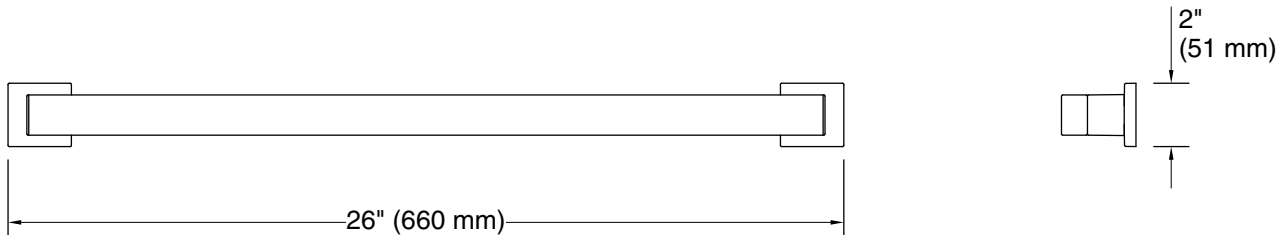

Features

- 24" (610 mm) bar
- Provides minimum 300 lb load capacity
- Coordinates with other products in the Square collection

Material

- Premium metal construction for durability and reliability
- KOHLER® finishes resist corrosion and tarnishing

Technical Information

All product dimensions are nominal.

Material: Zinc, Stainless Steel

Notes

Install this product according to the installation instructions.

WARNING: Risk of personal injury. The wall plates on the grab bar must be mounted to a brace between the wall studs. This will ensure that the weight of the user is adequately supported.