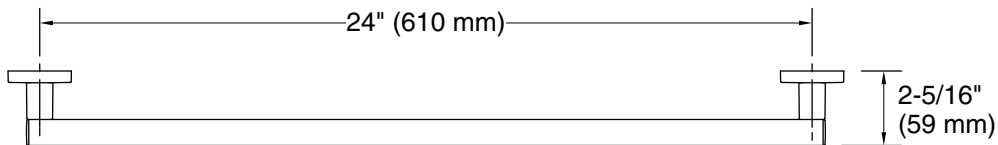

Technical Information

All product dimensions are nominal.

Material: Zinc, Stainless Steel

Notes

Install this product according to the installation instructions.

WARNING: Risk of personal injury. The wall plates on the grab bar must be mounted to a brace between the wall studs. This will ensure that the weight of the user is adequately supported.

ADA compliant when installed to the specific requirements of these regulations.