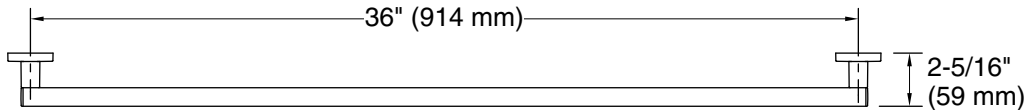

Technical Information

All product dimensions are nominal.

Material: Zinc, Stainless Steel

Notes

Install this product according to the installation instructions.

WARNING: Risk of personal injury. The wall plates on the grab bar must be mounted to a brace between the wall studs. This will ensure that the weight of the user is adequately supported.

ADA compliant when installed to the specific requirements of these regulations.