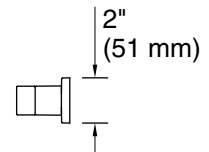

Technical Information

All product dimensions are nominal.

Material: Zinc, Stainless Steel

Notes

Install this product according to the installation instructions.

WARNING: Risk of personal injury. The wall plates on the grab bar must be mounted to a brace between the wall studs. This will ensure that the weight of the user is adequately supported.

ADA compliant when installed to the specific requirements of these regulations.