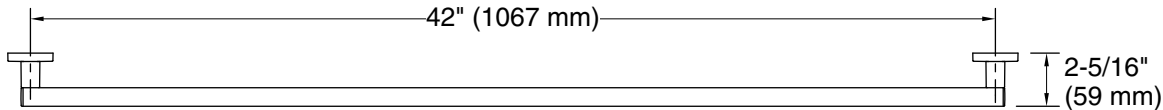

Technical Information

All product dimensions are nominal.

Material: Zinc, Stainless Steel

Notes

Install this product according to the installation instructions.

WARNING: Risk of personal injury. The wall plates on the grab bar must be mounted to a brace between the wall studs. This will ensure that the weight of the user is adequately supported.

ADA compliant when installed to the specific requirements of these regulations.