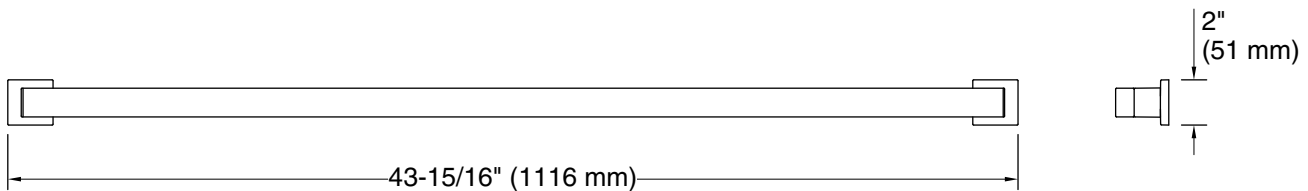

Features

- 42" (1067 mm) bar
- Provides minimum 300 lb load capacity
- Coordinates with other products in the Square collection

Material

- Premium metal construction for durability and reliability
- KOHLER® finishes resist corrosion and tarnishing

Technical Information

All product dimensions are nominal.

Material: Zinc, Stainless Steel

Notes

Install this product according to the installation instructions.

WARNING: Risk of personal injury. The wall plates on the grab bar must be mounted to a brace between the wall studs. This will ensure that the weight of the user is adequately supported.