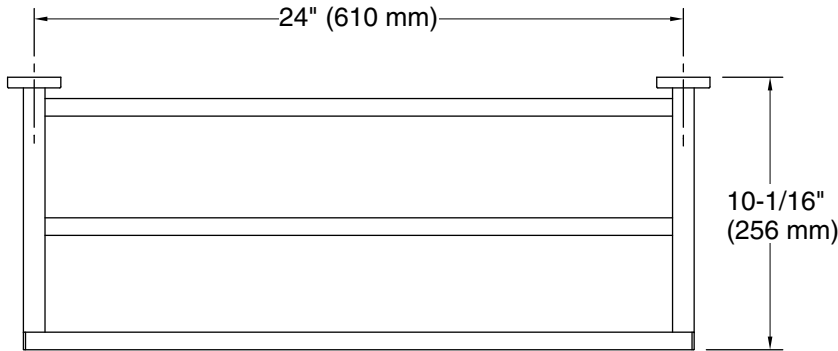

Technical Information

All product dimensions are nominal.

Material: Zinc, Stainless Steel

Notes

Install this product according to the installation instructions.

CAUTION: Risk of personal injury. Do not install these products in any area where they are likely to be used inadvertently as a grab bar or support bar. These products are not designed or intended for use as a grab bar or support bar.