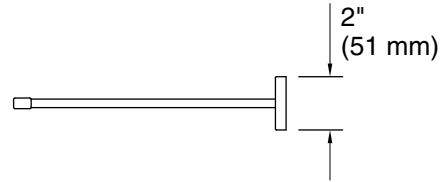

Technical Information

All product dimensions are nominal.

Material: Zinc, Stainless Steel

Notes

Install this product according to the installation instructions.

CAUTION: Risk of personal injury. Do not install these products in any area where they are likely to be used inadvertently as a grab bar or support bar. These products are not designed or intended for use as a grab bar or support bar.